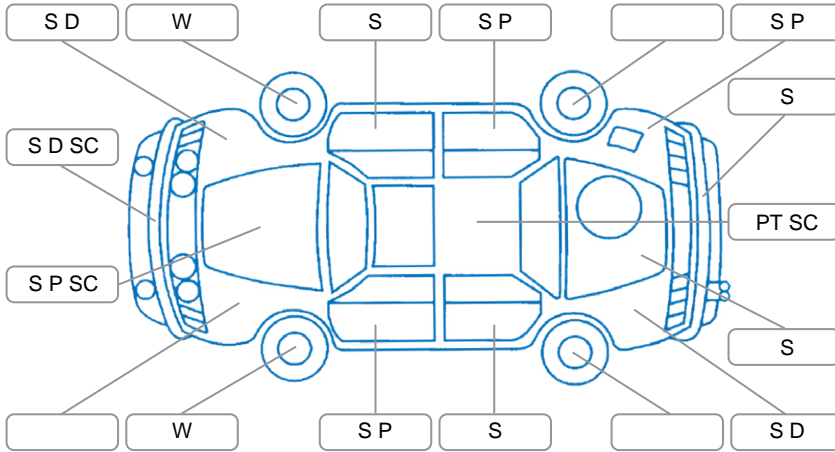

Report ID:	28,110,914	Version:	1
Created:	10 Apr 2026		

Make:	Mazda	Model:	Premacy
Body Style:	Wagon	Year:	2006
Rego No.:	JKZ634	Rego Expiry:	11 Apr 2026
WoF Expiry:	24 Dec 2026	Odometer:	196,163 Kms
Good No.:	28110914	VIN:	7AT0C133X15141918
Next Service:	205000	Service History:	No

Key

S = Scratch R = Rust C = Crack * = Decals W = Significant scuffs
 D = Dent PT = Paint defect P = Pin dent SC = Stone Chips

Note: some defects and blemishes may not be displayed in the diagram

Body Inspection Comments

Aerial mast Broken, L/F Door Mirror Broken, Retracting Mirrors N/W .

Conditions During Body Inspection

Dry

Under Carriage and Under Bonnet Inspection Comments

Oil seepage lower engine Area, surface rust on under body of Vehicle.