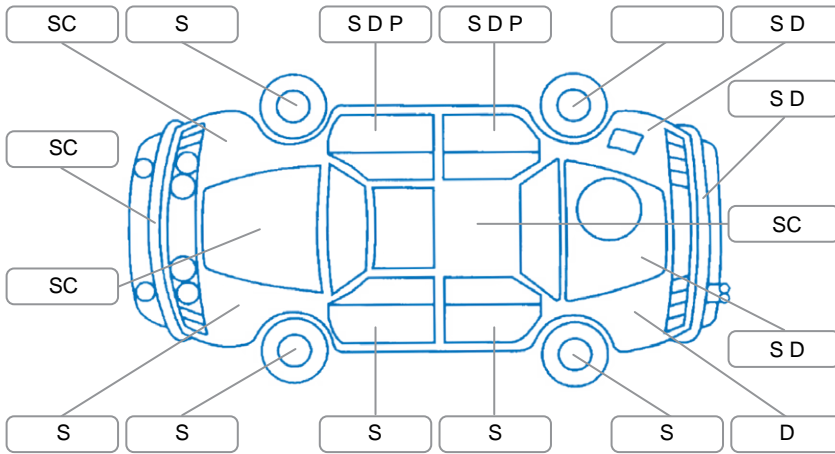

Report ID:	28,110,895	Version:	1
Created:	17 Apr 2026		

Make:	Ford	Model:	Ranger
Body Style:	Utility	Year:	2022
Rego No.:	PGD195	Rego Expiry:	06 Jun 2026
WoF Expiry:	21 Jul 2026	Odometer:	138,045 Kms
Good No.:	28110895	VIN:	MPBUMFF60NX389978
Next Service:	148,000km's	Service History:	Yes

Key

S = Scratch R = Rust C = Crack * = Decals W = Significant scuffs
 D = Dent PT = Paint defect P = Pin dent SC = Stone Chips

Note: some defects and blemishes may not be displayed in the diagram

Body Inspection Comments

Round star shaped stone crack in left side of windscreen.

Conditions During Body Inspection

Dry

Under Carriage and Under Bonnet Inspection Comments

Interior Comments

Seats:	Good
Carpets:	Good
Panels:	Average
Dashboard:	Average