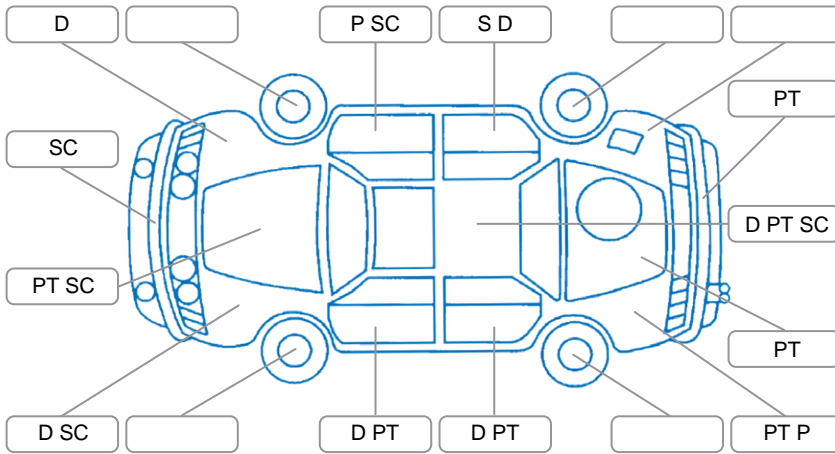

Report ID:	28,110,882	Version:	1
Created:	10 Apr 2026		

Make:	Nissan	Model:	Note
Body Style:	Hatchback	Year:	2007
Rego No.:	KBT108	Rego Expiry:	12 Jun 2026
WoF Expiry:	14 Mar 2027	Odometer:	165,703 Kms
Good No.:	28110882	VIN:	7AT0DH79X16220004
Next Service:		Service History:	No

Key
 S = Scratch R = Rust C = Crack * = Decals W = Significant scuffs
 D = Dent PT = Paint defect P = Pin dent SC = Stone Chips

Note: some defects and blemishes may not be displayed in the diagram

Body Inspection Comments

W/Screen crack right side middle lower ,

Conditions During Body Inspection

Dry

Under Carriage and Under Bonnet Inspection Comments

Oil seepage upper Area, surface rust on under body of Vehicle.

Interior Comments