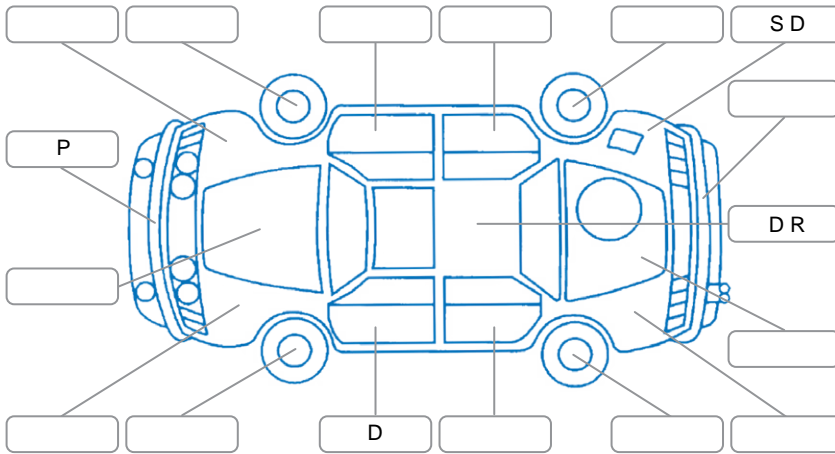

Report ID:	28,110,830	Version:	2
Created:	16 Apr 2026		

Make:	Ford	Model:	Ranger
Body Style:	Utility	Year:	2021
Rego No.:	NYQ401	Rego Expiry:	12 Jun 2026
WoF Expiry:	09 Apr 2027	Odometer:	108,036 Kms
Good No.:	28110830	VIN:	MPBUMFF50MX356333
Next Service:	121,000 kms	Service History:	Yes

Key

S = Scratch R = Rust C = Crack * = Decals W = Significant scuffs
 D = Dent PT = Paint defect P = Pin dent SC = Stone Chips

Note: some defects and blemishes may not be displayed in the diagram

Body Inspection Comments

Both tail light cracked and moisture r side, driver seat worn, front differential oil leak,

Conditions During Body Inspection

Wet

Under Carriage and Under Bonnet Inspection Comments

Interior Comments

Seats:	Good
Carpets:	Good
Panels:	Good
Dashboard:	Good