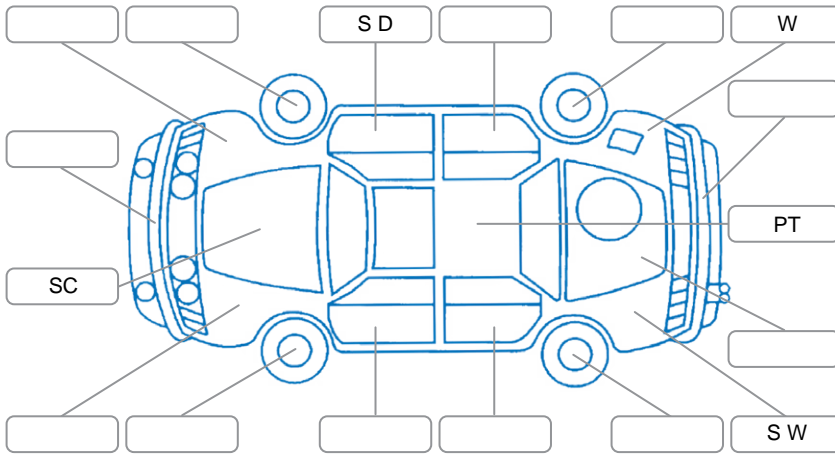

Report ID:	28,110,745	Version:	1
Created:	13 Apr 2026		

Make:	Toyota	Model:	Hiace
Body Style:	Van	Year:	2016
Rego No.:	KWK236	Rego Expiry:	18 Jun 2026
WoF Expiry:	22 Dec 2026	Odometer:	104,845 Kms
Good No.:	28110745	VIN:	7AT0H63TX16238472
Next Service:	114000	Service History:	No

Key

S = Scratch R = Rust C = Crack * = Decals W = Significant scuffs
 D = Dent PT = Paint defect P = Pin dent SC = Stone Chips

Note: some defects and blemishes may not be displayed in the diagram

Body Inspection Comments

Rust around rear tailgate opening

Conditions During Body Inspection

Dry

Under Carriage and Under Bonnet Inspection Comments

Interior Comments

Seats:	Good
Carpets:	Good
Panels:	Good
Dashboard:	Good

General Comments