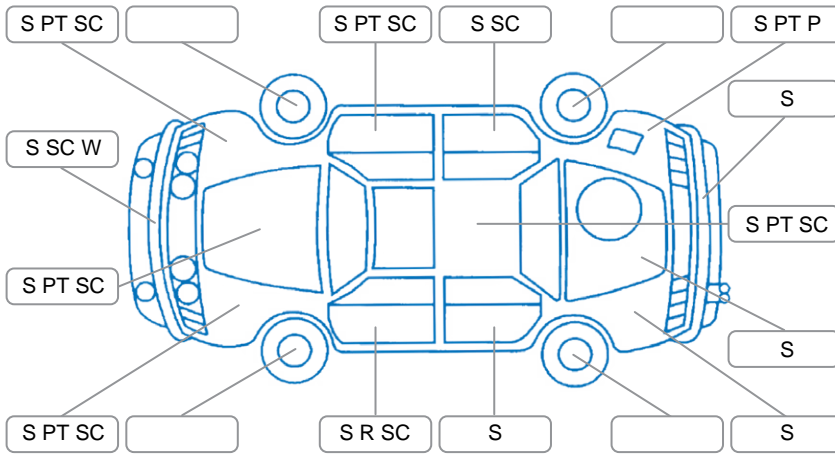

Report ID:	28,110,721	Version:	2
Created:	01 May 2026		

Make:	Holden	Model:	Commodore
Body Style:	Wagon	Year:	2009
Rego No.:	FAP112	Rego Expiry:	03 Jul 2026
WoF Expiry:	24 Feb 2027	Odometer:	250,650 Kms
Good No.:	28110721	VIN:	6G1EK857X9L326187
Next Service:	253,530	Service History:	No

### Key

S = Scratch    R = Rust    C = Crack    \* = Decals    W = Significant scuffs  
 D = Dent    PT = Paint defect    P = Pin dent    SC = Stone Chips

Note: some defects and blemishes may not be displayed in the diagram