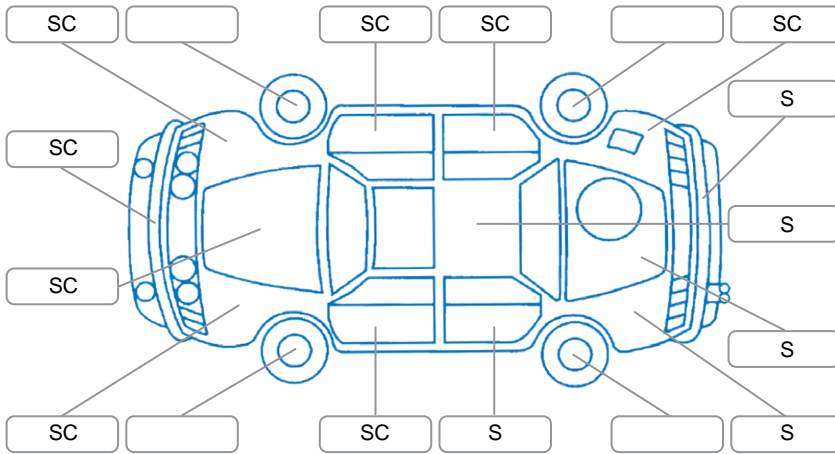

Report ID:	28,110,721	Version:	3
Created:	05 May 2026		

Make:	Holden	Model:	Commodore
Body Style:	Wagon	Year:	2009
Rego No.:	FAP112	Rego Expiry:	03 Jul 2026
WoF Expiry:	24 Feb 2027	Odometer:	250,650 Kms
Good No.:	28110721	VIN:	6G1EK857X9L326187
Next Service:	253,530	Service History:	No

Key
 S = Scratch R = Rust C = Crack * = Decals W = Significant scuffs
 D = Dent PT = Paint defect P = Pin dent SC = Stone Chips

Note: some defects and blemishes may not be displayed in the diagram

Body Inspection Comments

Rear Tint Bubbling

Conditions During Body Inspection

Dry

Under Carriage and Under Bonnet Inspection Comments

Lowering Springs fitted

Interior Comments

Seats:	Stains. Front Trims Damaged
Carpets:	Average
Panels:	Trim Peeling
Dashboard:	Average