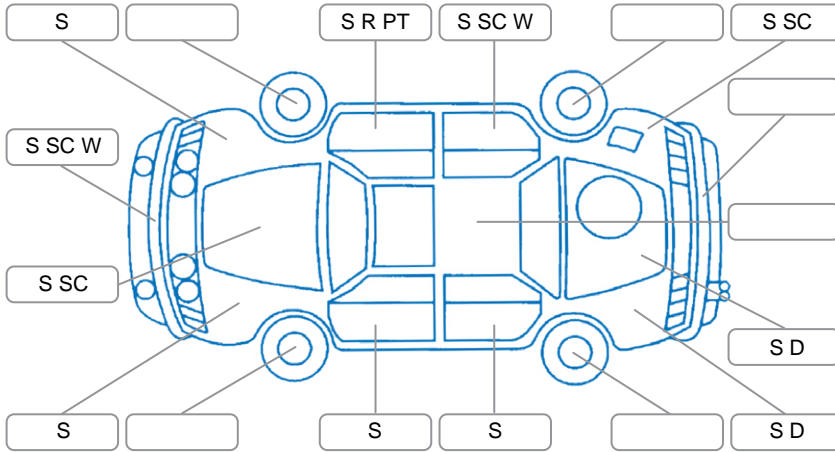

Report ID:	28,110,713	Version:	1
Created:	13 Apr 2026		

Make:	Nissan	Model:	Navara
Body Style:	Utility	Year:	2012
Rego No.:	GHR902	Rego Expiry:	12 Jun 2026
WoF Expiry:	29 Jul 2026	Odometer:	201,777 Kms
Good No.:	28110713	VIN:	MNTVCGD40A0002998
Next Service:	207,000	Service History:	Yes

Key

S = Scratch R = Rust C = Crack * = Decals W = Significant scuffs
 D = Dent PT = Paint defect P = Pin dent SC = Stone Chips

Note: some defects and blemishes may not be displayed in the diagram

Body Inspection Comments

- Front grill paint flaking
- Tonneau cover worn
- Right guard indicator lens missing
- Paint flaking on both sills

Conditions During Body Inspection: Wet

Under Carriage and Under Bonnet Inspection Comments

Engine oil leak

Interior Comments

Seats:	drivers seat worn
Carpets:	Average
Panels:	Average
Dashboard:	Average

General Comments

Road Conditions During Test Drive	Dry
Engine Timing Mechanism	Timing Chain
Evidence of Cam Belt Replacement	<input type="checkbox"/> Yes <input type="checkbox"/> No Kms
Inspected by:	Kyle Kelly
Published by:	Miroslav Granich
Inspection Date:	13 Apr 2026