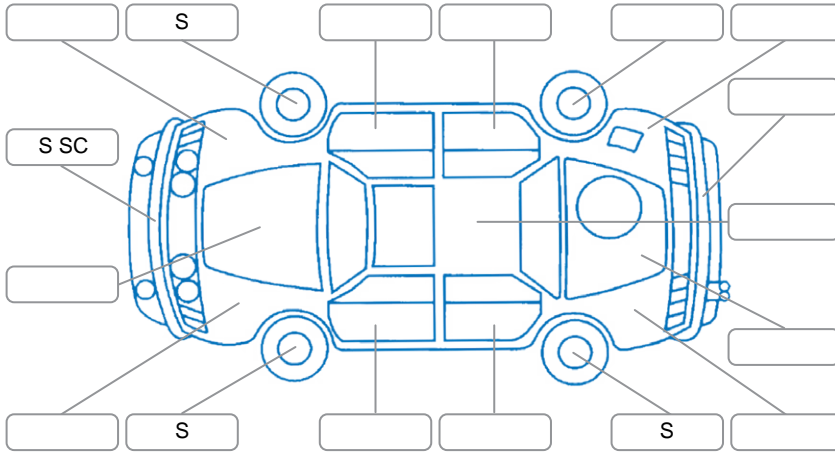

Key

S = Scratch R = Rust C = Crack * = Decals W = Significant scuffs
 D = Dent PT = Paint defect P = Pin dent SC = Stone Chips

Note: some defects and blemishes may not be displayed in the diagram

Body Inspection Comments

Conditions During Body Inspection

Wet

Under Carriage and Under Bonnet Inspection Comments

Interior Comments

Seats:	Good
Carpets:	Average
Panels:	Average
Dashboard:	Good

General Comments

Left wing mirror not adjusting.
 3 cylinder Fiesta hatch.