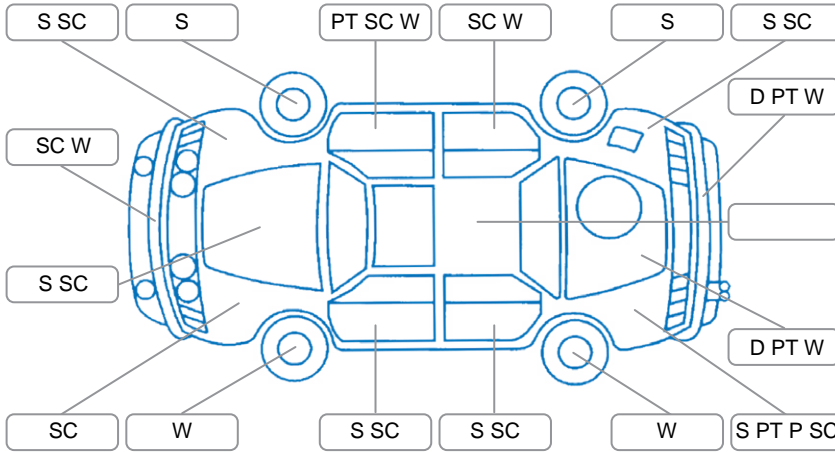

Report ID:	28,110,663	Version:	3
Created:	22 Apr 2026		

Make:	Volkswagen	Model:	Amarok
Body Style:	Utility	Year:	2022
Rego No.:	PFW332	Rego Expiry:	24 May 2026
WoF Expiry:	06 May 2027	Odometer:	225,686 Kms
Good No.:	28110663	VIN:	WV1ZZZ2HZNA010651
Next Service:	241,000 Kms	Service History:	No

Key

S = Scratch R = Rust C = Crack * = Decals W = Significant scuffs
 D = Dent PT = Paint defect P = Pin dent SC = Stone Chips

Note: some defects and blemishes may not be displayed in the diagram

Body Inspection Comments

Conditions During Body Inspection: Dry

Under Carriage and Under Bonnet Inspection Comments

All-wheel drive (4Motion)

Interior Comments

Seats:	Good
Carpets:	Average
Panels:	Screw holes in centre console, otherwise good
Dashboard:	Wear on steering wheel, otherwise good