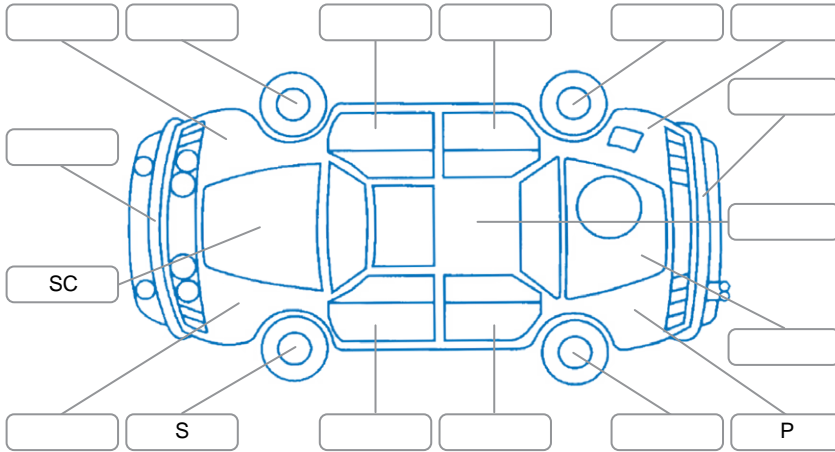

Report ID:	28,110,628	Version:	1
Created:	10 Apr 2026		

Make:	Volkswagen	Model:	Beetle
Body Style:	Hatchback	Year:	2014
Rego No.:	QMR675	Rego Expiry:	19 Apr 2026
WoF Expiry:	08 Apr 2027	Odometer:	106,334 Kms
Good No.:	28110628	VIN:	WVWZZZ16ZEM623838
Next Service:	113,000kms	Service History:	No

Key

S = Scratch R = Rust C = Crack * = Decals W = Significant scuffs
 D = Dent PT = Paint defect P = Pin dent SC = Stone Chips

Note: some defects and blemishes may not be displayed in the diagram

Body Inspection Comments