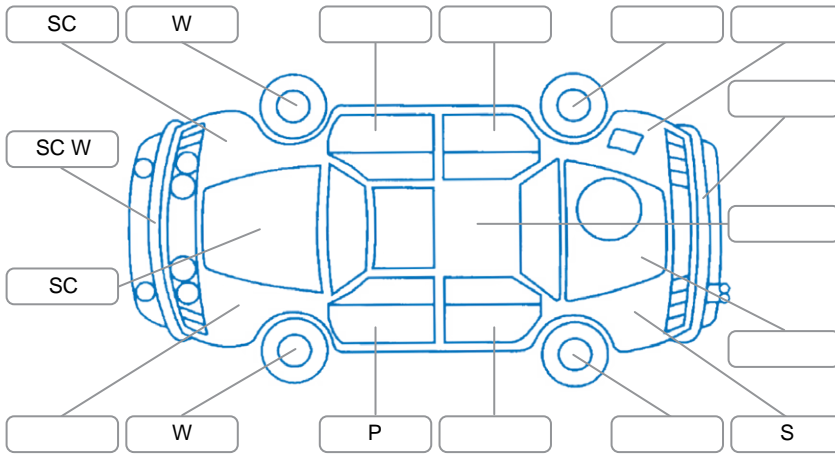

Report ID:	28,110,600	Version:	1
Created:	13 Apr 2026		

Make:	Hyundai	Model:	Kona
Body Style:	SUV	Year:	2020
Rego No.:	MYH804	Rego Expiry:	29 Jun 2026
WoF Expiry:	27 Apr 2027	Odometer:	79,096 Kms
Good No.:	28110600	VIN:	KMHK3815WKU347148
Next Service:	89,000 Kms	Service History:	No

Key
 S = Scratch R = Rust C = Crack * = Decals W = Significant scuffs
 D = Dent PT = Paint defect P = Pin dent SC = Stone Chips

Note: some defects and blemishes may not be displayed in the diagram

Body Inspection Comments