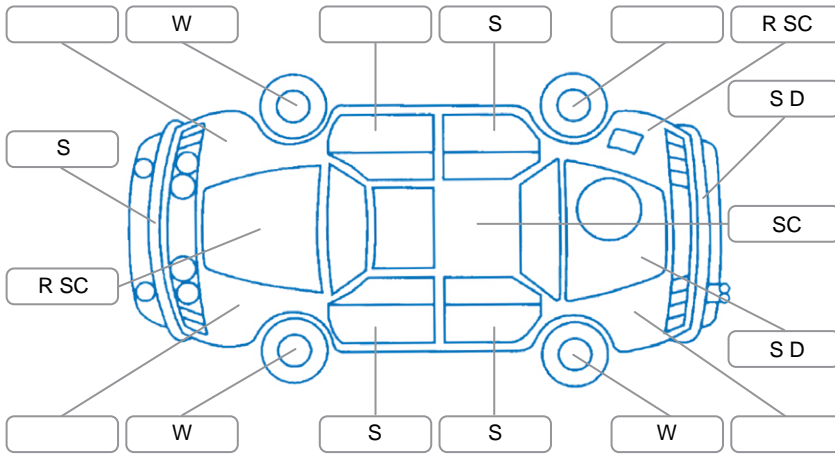

Report ID:	28,110,573	Version:	1
Created:	13 Apr 2026		

Make:	Ford	Model:	Territory
Body Style:	SUV	Year:	2011
Rego No.:	GAJ130	Rego Expiry:	13 Jul 2026
WoF Expiry:	30 Jun 2026	Odometer:	139,634 Kms
Good No.:	28110573	VIN:	6FPAAAJGATBY38037
Next Service:		Service History:	No

Key

S = Scratch R = Rust C = Crack * = Decals W = Significant scuffs
 D = Dent PT = Paint defect P = Pin dent SC = Stone Chips

Note: some defects and blemishes may not be displayed in the diagram

Body Inspection Comments

- Surface corrosion underside of bonnet
- Underbody corrosion
- Indicator lens in right exterior mirror broken

Conditions During Body Inspection

Under Carriage and Under Bonnet Inspection Comments

Interior Comments