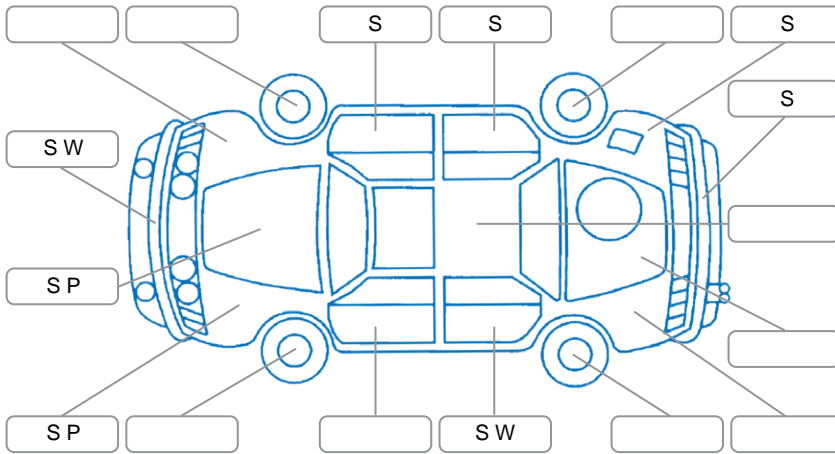

Report ID:	28,110,560	Version:	2
Created:	14 Apr 2026		

Make:	Mercedes-Benz	Model:	A180
Body Style:	Hatchback	Year:	2015
Rego No.:	QHY314	Rego Expiry:	04 Jul 2026
WoF Expiry:	28 Apr 2027	Odometer:	80,434 Kms
Good No.:	28110560	VIN:	WDD1760422V067649
Next Service:	90000	Service History:	No

Key
 S = Scratch R = Rust C = Crack * = Decals W = Significant scuffs
 D = Dent PT = Paint defect P = Pin dent SC = Stone Chips

Note: some defects and blemishes may not be displayed in the diagram

Body Inspection Comments