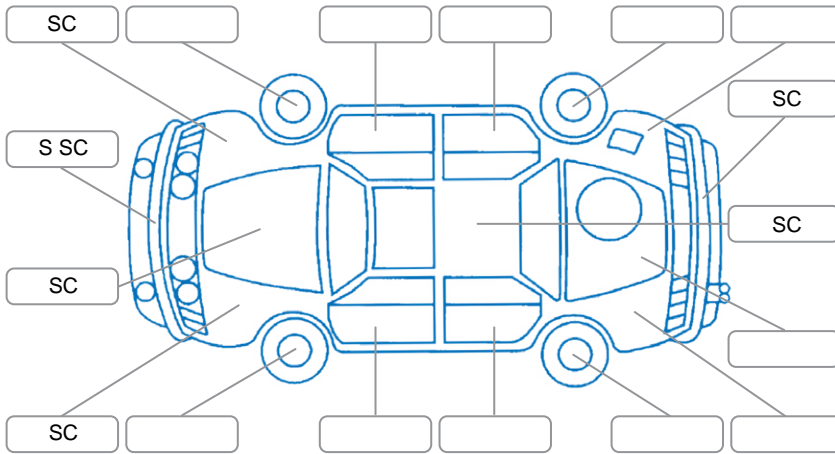

Report ID:	28,110,539	Version:	1
Created:	22 Apr 2026		

Make:	Nissan	Model:	Bluebird
Body Style:	Sedan	Year:	2007
Rego No.:	JSC437	Rego Expiry:	20 Apr 2026
WoF Expiry:	06 May 2027	Odometer:	157,201 Kms
Good No.:	28110539	VIN:	7AT0DH1EX16040030
Next Service:	165535	Service History:	No

Key
 S = Scratch R = Rust C = Crack * = Decals W = Significant scuffs
 D = Dent PT = Paint defect P = Pin dent SC = Stone Chips

Note: some defects and blemishes may not be displayed in the diagram

Body Inspection Comments

Minor stonechips on windscreen

Conditions During Body Inspection

Wet

Under Carriage and Under Bonnet Inspection Comments

Front wheel drive

Interior Comments

Seats:	Good
Carpets:	Good
Panels:	Good
Dashboard:	Good