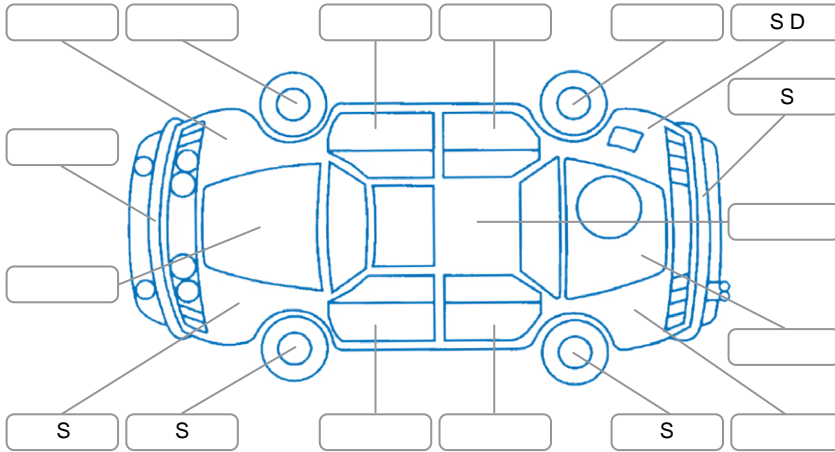

Report ID:	28,110,489	Version:	2
Created:	01 May 2026		

Make:	Ford	Model:	Fiesta
Body Style:	Hatchback	Year:	2017
Rego No.:	KQP278	Rego Expiry:	20 Jun 2026
WoF Expiry:	01 May 2027	Odometer:	33,548 Kms
Good No.:	28110489	VIN:	MPB8XXMXJ8HB88749
Next Service:	43,000 Kms	Service History:	Yes

**Key**

S = Scratch    R = Rust    C = Crack    \* = Decals    W = Significant scuffs  
 D = Dent    PT = Paint defect    P = Pin dent    SC = Stone Chips

Note: some defects and blemishes may not be displayed in the diagram