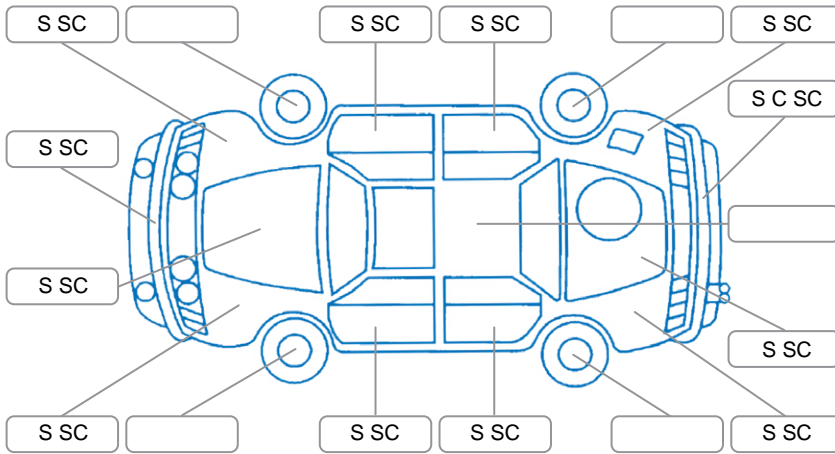

Report ID:	28,110,415	Version:	1
Created:	18 Apr 2026		

Make:	Toyota	Model:	Vanguard
Body Style:	Wagon	Year:	2012
Rego No.:	PFA449	Rego Expiry:	30 Jun 2026
WoF Expiry:	18 May 2026	Odometer:	119,401 Kms
Good No.:	28110415	VIN:	7AT0H65BX22232510
Next Service:	124935	Service History:	No

Key

S = Scratch R = Rust C = Crack * = Decals W = Significant scuffs
 D = Dent PT = Paint defect P = Pin dent SC = Stone Chips

Note: some defects and blemishes may not be displayed in the diagram

Body Inspection Comments

Conditions During Body Inspection: Dry

Under Carriage and Under Bonnet Inspection Comments

2wd

Interior Comments

Seats:	Average
Carpets:	Average
Panels:	Average
Dashboard:	Average

General Comments

Road Conditions During Test Drive	Dry	
Engine Timing Mechanism	Timing Chain	
Evidence of Cam Belt Replacement	<input type="checkbox"/> Yes <input type="checkbox"/> No	Kms
Inspected by:	Uriah Pepene	
Published by:	Bobby Zhong	
Inspection Date:	12 Apr 2026	