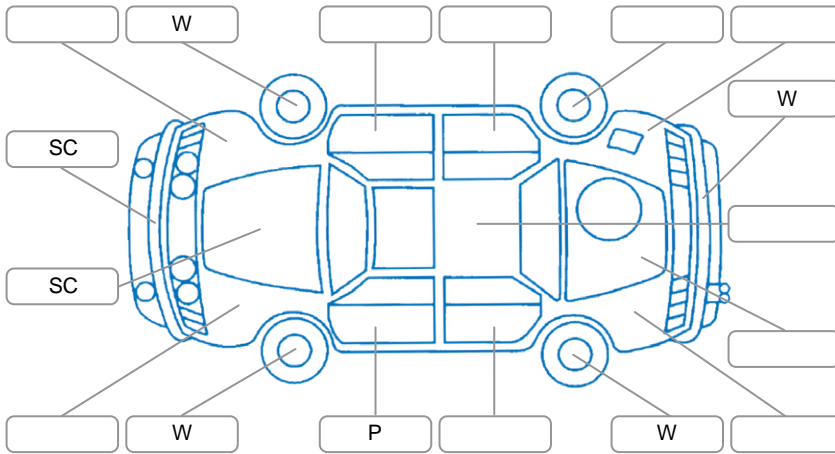

Report ID:	28,110,404	Version:	3
Created:	24 Apr 2026		

Make:	Nissan	Model:	Skyline
Body Style:	Wagon	Year:	2013
Rego No.:	PEY704	Rego Expiry:	29 Aug 2026
WoF Expiry:	04 Nov 2026	Odometer:	175,931 Kms
Good No.:	28110404	VIN:	7AT0DH12X22250067
Next Service:	23/04/27 or 186000	Service History:	No

Key
 S = Scratch R = Rust C = Crack * = Decals W = Significant scuffs
 D = Dent PT = Paint defect P = Pin dent SC = Stone Chips

Note: some defects and blemishes may not be displayed in the diagram

Body Inspection Comments

Big crack in middle of windscreen.

Conditions During Body Inspection: Dry

Under Carriage and Under Bonnet Inspection Comments

Interior Comments

Seats:	Good
Carpets:	Good
Panels:	good besides cracks in infotainment screen.
Dashboard:	Good