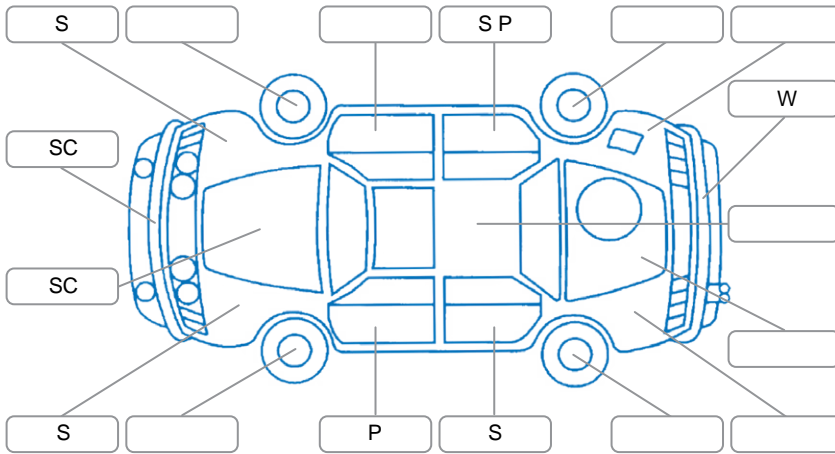

Report ID:	28,110,352	Version:	2
Created:	14 Apr 2026		

Make:	Volkswagen	Model:	Tiguan
Body Style:	SUV	Year:	2020
Rego No.:	MUB26	Rego Expiry:	11 May 2026
WoF Expiry:	24 Apr 2027	Odometer:	110,104 Kms
Good No.:	28110352	VIN:	WVGZZZ5NZKM185424
Next Service:	22/8/26 or 116740km	Service History:	No

Key

S = Scratch R = Rust C = Crack * = Decals W = Significant scuffs
 D = Dent PT = Paint defect P = Pin dent SC = Stone Chips

Note: some defects and blemishes may not be displayed in the diagram

Body Inspection Comments