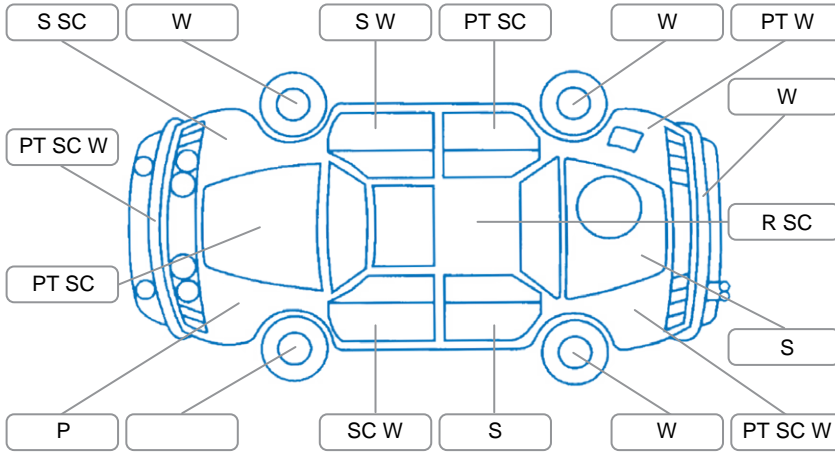

Report ID:	28,110,208	Version:	1
Created:	11 Apr 2026		

Make:	Ford	Model:	Focus
Body Style:	Hatchback	Year:	2001
Rego No.:	EPR32	Rego Expiry:	19 Jun 2026
WoF Expiry:	07 Feb 2027	Odometer:	270,480 Kms
Good No.:	28110208	VIN:	WF0AXXWPDAYY85631
Next Service:	N/A	Service History:	No

Key

S = Scratch R = Rust C = Crack * = Decals W = Significant scuffs
 D = Dent PT = Paint defect P = Pin dent SC = Stone Chips

Note: some defects and blemishes may not be displayed in the diagram

Body Inspection Comments

- Chip in right tail light
- Paint cracking at the surface around left/right rear

Conditions During Body Inspection	Dry
-----------------------------------	-----

Under Carriage and Under Bonnet Inspection Comments

- FWD
- Engine oil weep

Interior Comments

Seats:	Good
Carpets:	Good
Panels:	Average
Dashboard:	Average

General Comments

- A/C does not blow cold
- Key remote broken and held by tape
- Driver's exterior door handle requires a harder pull