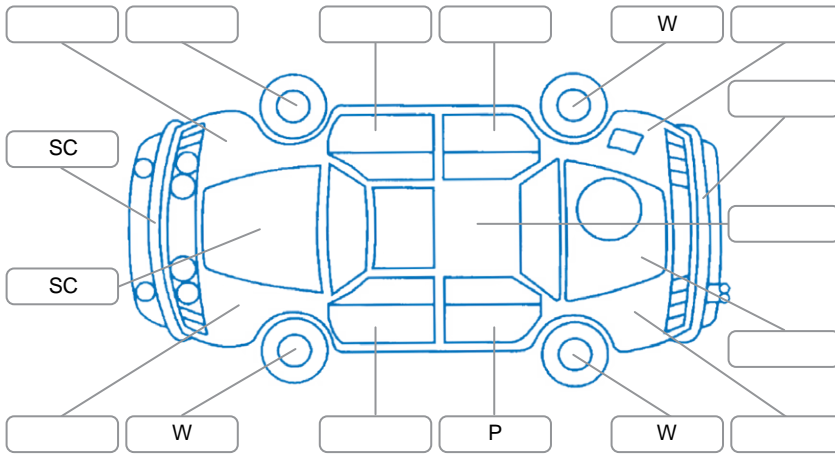

Report ID:	28,110,174	Version:	1
Created:	15 Apr 2026		

Make:	Holden	Model:	Barina
Body Style:	Hatchback	Year:	2015
Rego No.:	JAL380	Rego Expiry:	24 Jun 2026
WoF Expiry:	23 Apr 2027	Odometer:	91,854 Kms
Good No.:	28110174	VIN:	KL3TA4889FB102185
Next Service:	9/4/26 or 96000km	Service History:	No

Key
 S = Scratch R = Rust C = Crack * = Decals W = Significant scuffs
 D = Dent PT = Paint defect P = Pin dent SC = Stone Chips

Note: some defects and blemishes may not be displayed in the diagram

Body Inspection Comments

Stone chips in windscreen.

Conditions During Body Inspection

Wet

Under Carriage and Under Bonnet Inspection Comments

Oil seepage around valve cover.

Interior Comments

Seats:	Good
Carpets:	Good
Panels:	Good
Dashboard:	Good