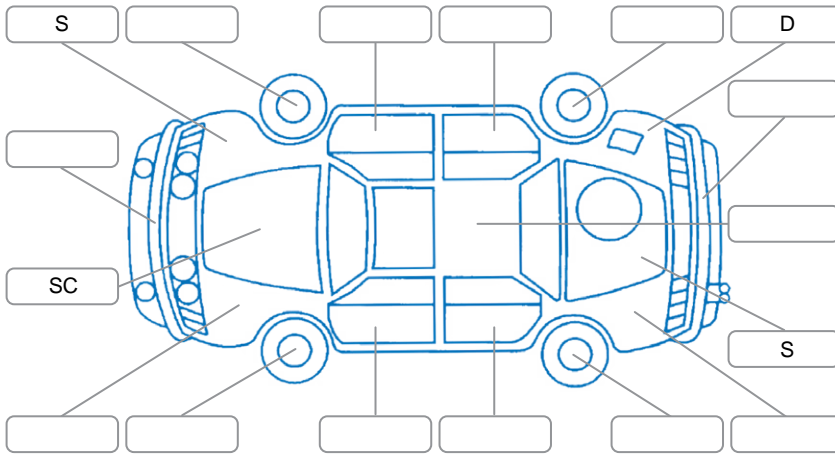

Report ID:	28,110,157	Version:	2
Created:	14 Apr 2026		

Make:	Nissan	Model:	Navara
Body Style:	Utility	Year:	2021
Rego No.:	NWL788	Rego Expiry:	16 Dec 2026
WoF Expiry:	26 Nov 2026	Odometer:	132,982 Kms
Good No.:	28110157	VIN:	MNTCBND23A0011017
Next Service:	140000	Service History:	No

**Key**  
 S = Scratch    R = Rust    C = Crack    \* = Decals    W = Significant scuffs  
 D = Dent    PT = Paint defect    P = Pin dent    SC = Stone Chips

Note: some defects and blemishes may not be displayed in the diagram

### Body Inspection Comments

Left rear tyre worn thru on outer edge

Conditions During Body Inspection    Dry