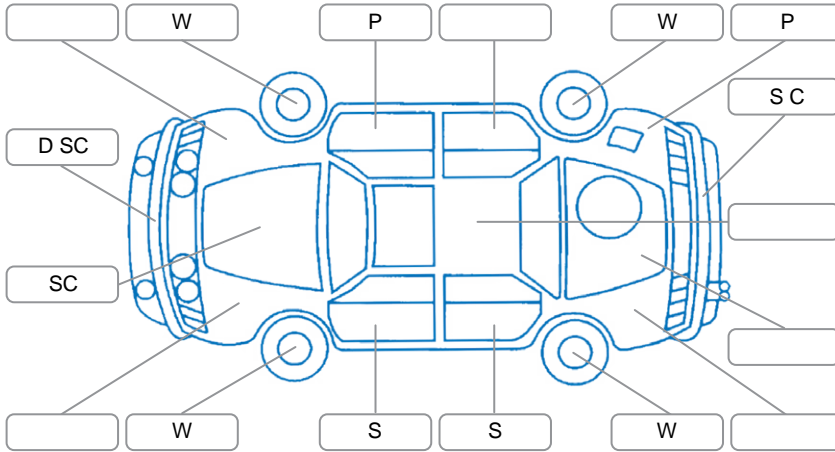

Report ID:	28,110,142	Version:	1
Created:	10 Apr 2026		

Make:	Volkswagen	Model:	Cross Polo
Body Style:	Hatchback	Year:	2006
Rego No.:	JUQ128	Rego Expiry:	27 Jul 2026
WoF Expiry:	02 Feb 2027	Odometer:	133,281 Kms
Good No.:	28110142	VIN:	WVWZZZ9NZ7D004691
Next Service:	142000	Service History:	No

### Key

S = Scratch    R = Rust    C = Crack    \* = Decals    W = Significant scuffs  
 D = Dent    PT = Paint defect    P = Pin dent    SC = Stone Chips

Note: some defects and blemishes may not be displayed in the diagram

### Body Inspection Comments

Hood lining sagging, Front Bumper lower Grill Cracked ,

Conditions During Body Inspection

Dry