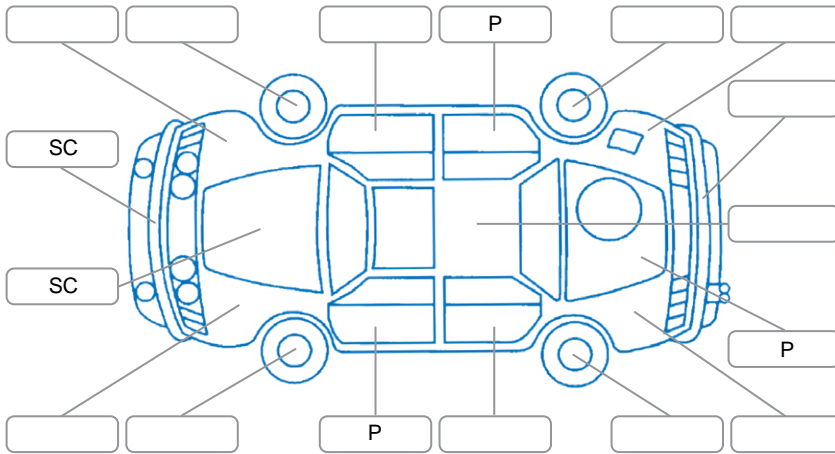

Report ID:	28,110,135	Version:	1
Created:	10 Apr 2026		

Make:	Suzuki	Model:	Kizashi
Body Style:	Sedan	Year:	2015
Rego No.:	JGK490	Rego Expiry:	10 Jun 2026
WoF Expiry:	18 Nov 2026	Odometer:	88,244 Kms
Good No.:	28110135	VIN:	JSAFRE91S00130332
Next Service:	91,500kms	Service History:	No

### Key

S = Scratch    R = Rust    C = Crack    \* = Decals    W = Significant scuffs  
 D = Dent    PT = Paint defect    P = Pin dent    SC = Stone Chips

Note: some defects and blemishes may not be displayed in the diagram