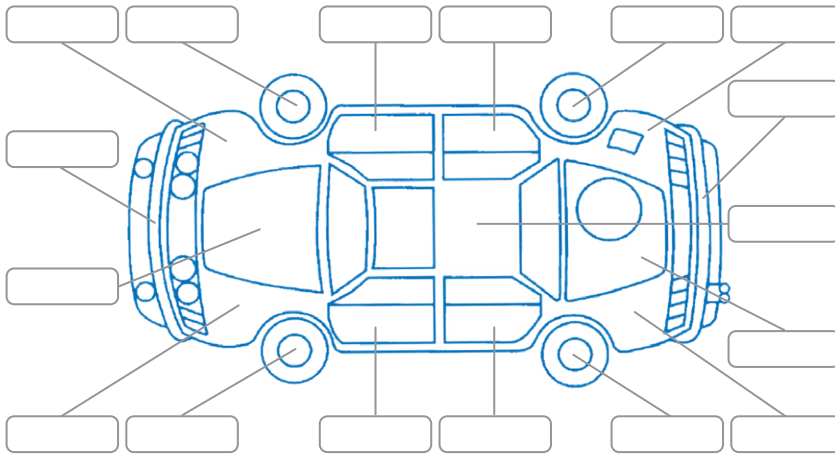

Report ID:	28,110,119	Version:	1
Created:	10 Apr 2026		

Make:	Maserati	Model:	Ghibli
Body Style:	Sports Car	Year:	2021
Rego No.:	QU1KR	Rego Expiry:	09 Sep 2026
WoF Expiry:	12 Aug 2026	Odometer:	6,884 Kms
Good No.:	28110119	VIN:	ZAMZS57D001365591
Next Service:	27,000kms	Service History:	No

Key

S = Scratch R = Rust C = Crack * = Decals W = Significant scuffs
 D = Dent PT = Paint defect P = Pin dent SC = Stone Chips

Note: some defects and blemishes may not be displayed in the diagram

Body Inspection Comments