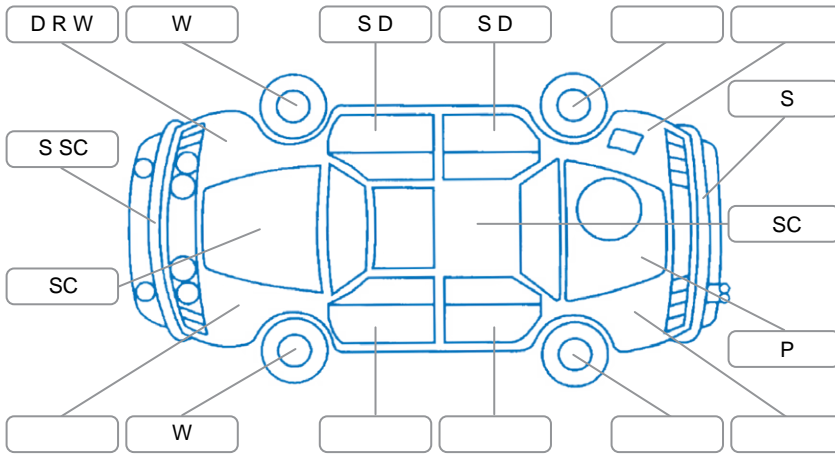

Report ID:	28,109,994	Version:	1
Created:	22 Apr 2026		

Make:	KIA	Model:	Carnival
Body Style:	People Mover	Year:	2016
Rego No.:	JQE873	Rego Expiry:	16 Feb 2027
WoF Expiry:	28 Oct 2026	Odometer:	205,667 Kms
Good No.:	28109994	VIN:	KNAMC81AMG6191516
Next Service:	215,000kms	Service History:	No

Key
 S = Scratch R = Rust C = Crack * = Decals W = Significant scuffs
 D = Dent PT = Paint defect P = Pin dent SC = Stone Chips

Note: some defects and blemishes may not be displayed in the diagram

Body Inspection Comments

8seater.

Conditions During Body Inspection Dry

Under Carriage and Under Bonnet Inspection Comments

Interior Comments

Seats:	Good
Carpets:	Average
Panels:	Good
Dashboard:	Good

General Comments

Left rear auto sliding door does not close properly (intermittently). Window tint damaged,