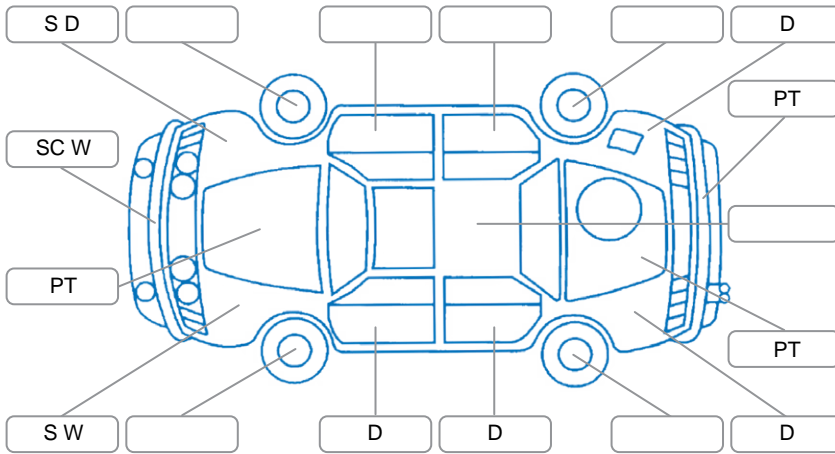

Key

S = Scratch R = Rust C = Crack * = Decals W = Significant scuffs
 D = Dent PT = Paint defect P = Pin dent SC = Stone Chips

Note: some defects and blemishes may not be displayed in the diagram

Body Inspection Comments

Conditions During Body Inspection

Dry

Under Carriage and Under Bonnet Inspection Comments

Interior Comments

Seats:	Good
Carpets:	drivers side worn
Panels:	door trims worn
Dashboard:	Good

General Comments

Road Conditions During Test Drive: Dry