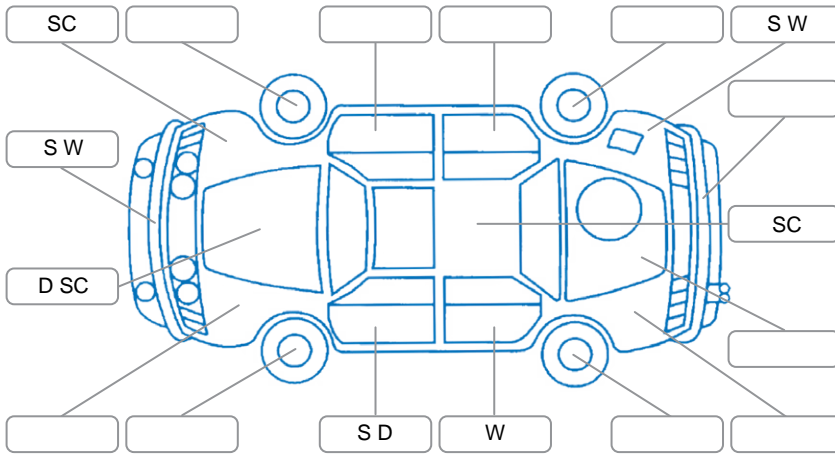

Report ID:	28,109,941	Version:	1
Created:	14 Apr 2026		

Make:	Mazda	Model:	Bt-50
Body Style:	Utility	Year:	2019
Rego No.:	MED244	Rego Expiry:	21 May 2026
WoF Expiry:	23 May 2026	Odometer:	209,121 Kms
Good No.:	28109941	VIN:	MMOUR0YG100973495
Next Service:	204000	Service History:	Yes

Key
 S = Scratch R = Rust C = Crack * = Decals W = Significant scuffs
 D = Dent PT = Paint defect P = Pin dent SC = Stone Chips

Note: some defects and blemishes may not be displayed in the diagram

Body Inspection Comments