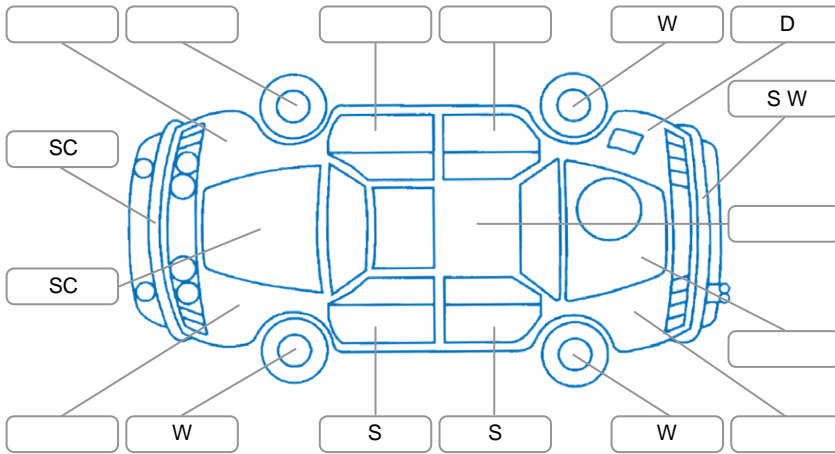

Report ID:	28,109,902	Version:	1
Created:	10 Apr 2026		

Make:	BMW	Model:	X1
Body Style:	Hatchback	Year:	2010
Rego No.:	JWN59	Rego Expiry:	24 Dec 2026
WoF Expiry:	17 Feb 2027	Odometer:	158,672 Kms
Good No.:	28109902	VIN:	WBAVL52010VP32046
Next Service:	unknown	Service History:	No

Key
 S = Scratch R = Rust C = Crack * = Decals W = Significant scuffs
 D = Dent PT = Paint defect P = Pin dent SC = Stone Chips

Note: some defects and blemishes may not be displayed in the diagram

Body Inspection Comments

Bonnet stays worn
 Front bumper needs alignment

Conditions During Body Inspection Dry

Under Carriage and Under Bonnet Inspection Comments

Significant engine oil leaks

Interior Comments

Seats:	Good
Carpets:	Good
Panels:	Good
Dashboard:	Good