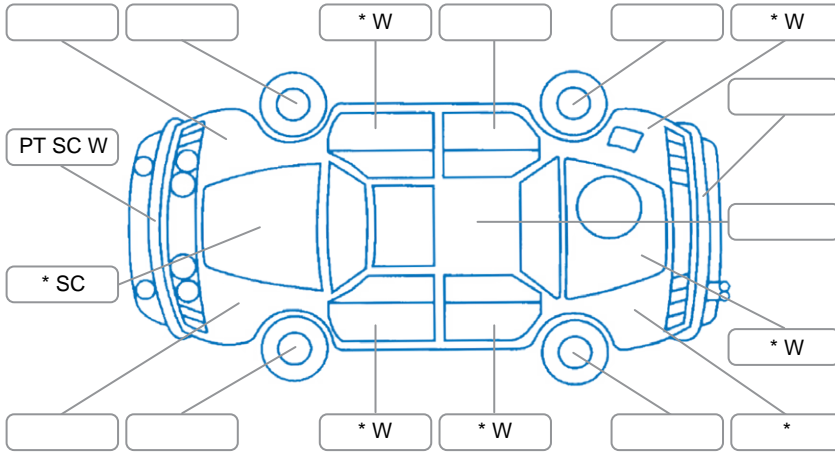

Report ID:	28,109,871	Version:	1
Created:	14 Apr 2026		

Make:	Mitsubishi	Model:	Triton
Body Style:	Utility	Year:	2021
Rego No.:	NHY493	Rego Expiry:	24 May 2026
WoF Expiry:	24 Feb 2027	Odometer:	84,365 Kms
Good No.:	28109871	VIN:	MMAJLKL10MH008676
Next Service:	90000	Service History:	Yes

Key

S = Scratch R = Rust C = Crack * = Decals W = Significant scuffs
 D = Dent PT = Paint defect P = Pin dent SC = Stone Chips

Note: some defects and blemishes may not be displayed in the diagram

Body Inspection Comments

Stone chips and small cracks in windscreen
 Needs cut and polish

Conditions During Body Inspection Dry

Under Carriage and Under Bonnet Inspection Comments

Interior Comments

Seats:	Good
Carpets:	Good
Panels:	drivers door seal worn
Dashboard:	Good