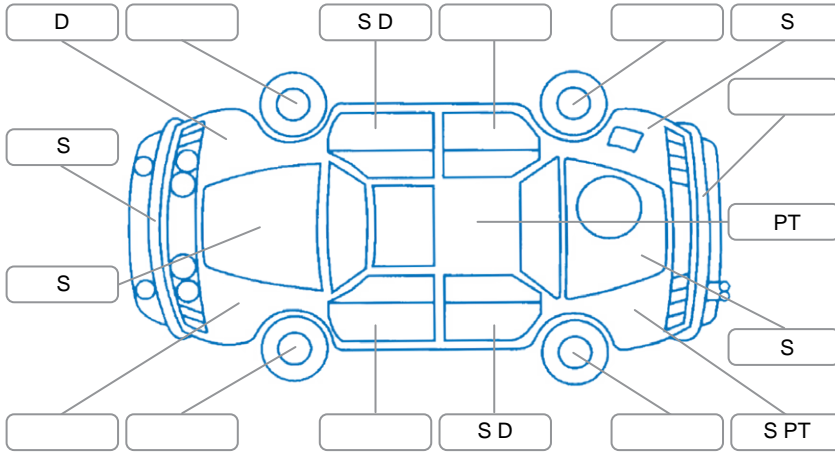

Report ID:	28,109,863	Version:	1
Created:	12 Apr 2026		

Make:	Mazda	Model:	Bt-50
Body Style:	Utility	Year:	2018
Rego No.:	LNT585	Rego Expiry:	30 Jul 2026
WoF Expiry:	31 Mar 2027	Odometer:	203,327 Kms
Good No.:	28109863	VIN:	MMOUR0YG100850523
Next Service:	209700	Service History:	Yes

Key

S = Scratch R = Rust C = Crack * = Decals W = Significant scuffs
 D = Dent PT = Paint defect P = Pin dent SC = Stone Chips

Note: some defects and blemishes may not be displayed in the diagram

Body Inspection Comments