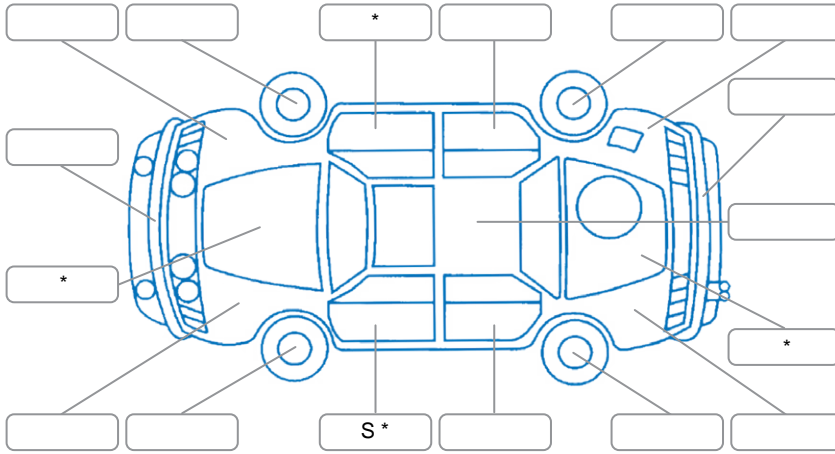

Key

S = Scratch R = Rust C = Crack * = Decals W = Significant scuffs
 D = Dent PT = Paint defect P = Pin dent SC = Stone Chips

Note: some defects and blemishes may not be displayed in the diagram

Body Inspection Comments

Conditions During Body Inspection: Wet

Under Carriage and Under Bonnet Inspection Comments

Interior Comments

Seats:	Average
Carpets:	Average
Panels:	Average
Dashboard:	Good

General Comments

Road Conditions During Test Drive	Wet	
Engine Timing Mechanism	Timing Chain	
Evidence of Cam Belt Replacement	<input type="checkbox"/> Yes <input type="checkbox"/> No	Kms
Inspected by:	Marlon Espena	
Published by:	Darryl Kereti	
Inspection Date:	14 Apr 2026	