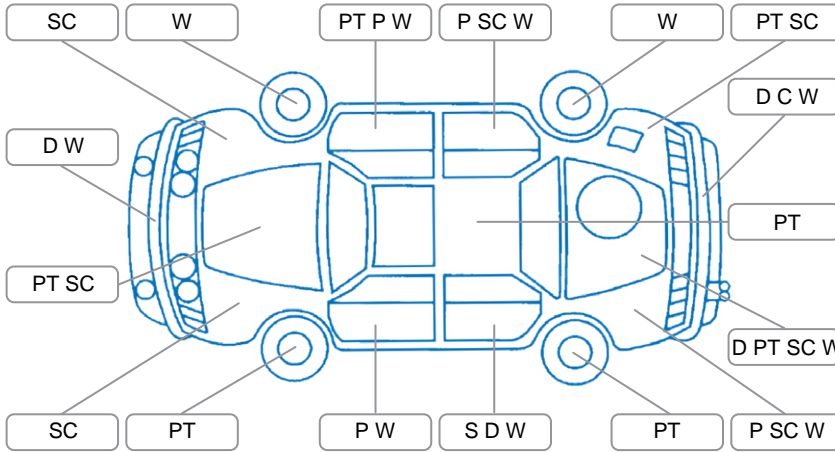

Report ID:	28,109,837	Version:	1
Created:	14 Apr 2026		

Make:	Nissan	Model:	Urvan
Body Style:	Van	Year:	2010
Rego No.:	FKJ617	Rego Expiry:	14 Nov 2026
WoF Expiry:	24 Apr 2027	Odometer:	135,767 Kms
Good No.:	28109837	VIN:	JN1MG2E25Z0760185
Next Service:	144,000 Kms	Service History:	Yes

Key

S = Scratch R = Rust C = Crack * = Decals W = Significant scuffs
 D = Dent PT = Paint defect P = Pin dent SC = Stone Chips

Note: some defects and blemishes may not be displayed in the diagram

Body Inspection Comments

Screws in right side B pillar

Conditions During Body Inspection

Dry

Under Carriage and Under Bonnet Inspection Comments

Interior Comments

Seats:	Rip in driver's seat, otherwise average
Carpets:	Rip on driver's side, otherwise average
Panels:	Average
Dashboard:	Average