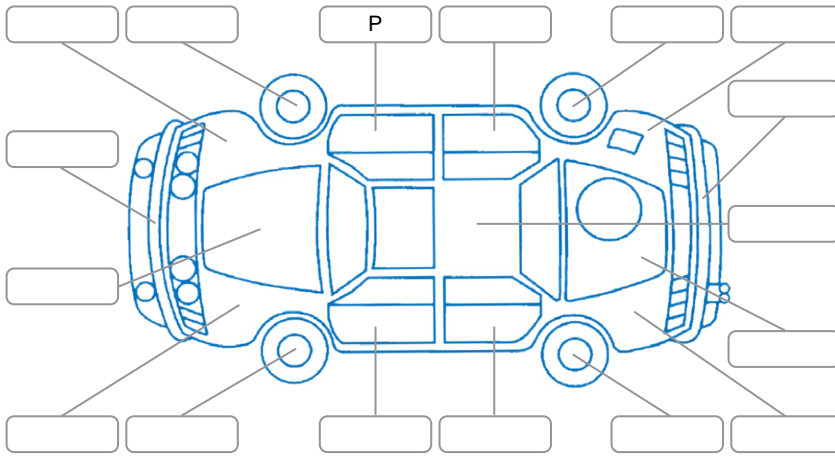

Key
 S = Scratch R = Rust C = Crack * = Decals W = Significant scuffs
 D = Dent PT = Paint defect P = Pin dent SC = Stone Chips

Note: some defects and blemishes may not be displayed in the diagram

Body Inspection Comments

Conditions During Body Inspection: Dry

Under Carriage and Under Bonnet Inspection Comments

Interior Comments

Seats:	Good
Carpets:	Good
Panels:	Good
Dashboard:	Good

General Comments

Road Conditions During Test Drive	Dry	
Engine Timing Mechanism	Timing Chain	
Evidence of Cam Belt Replacement	<input type="checkbox"/> Yes <input type="checkbox"/> No	Kms
Inspected by:	LukaAjitvan Woerden	
Published by:	LukaAjitvan Woerden	
Inspection Date:	10 Apr 2026	