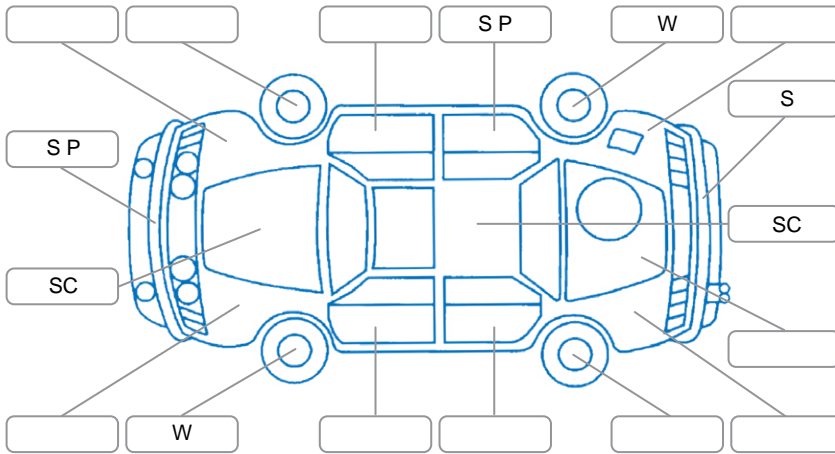

Key
 S = Scratch R = Rust C = Crack * = Decals W = Significant scuffs
 D = Dent PT = Paint defect P = Pin dent SC = Stone Chips

Note: some defects and blemishes may not be displayed in the diagram

Body Inspection Comments

Front subframe oxidation

Conditions During Body Inspection

Under Carriage and Under Bonnet Inspection Comments

Oil leak

Interior Comments

Seats:	Good
Carpets:	Good
Panels:	Good
Dashboard:	Good

General Comments