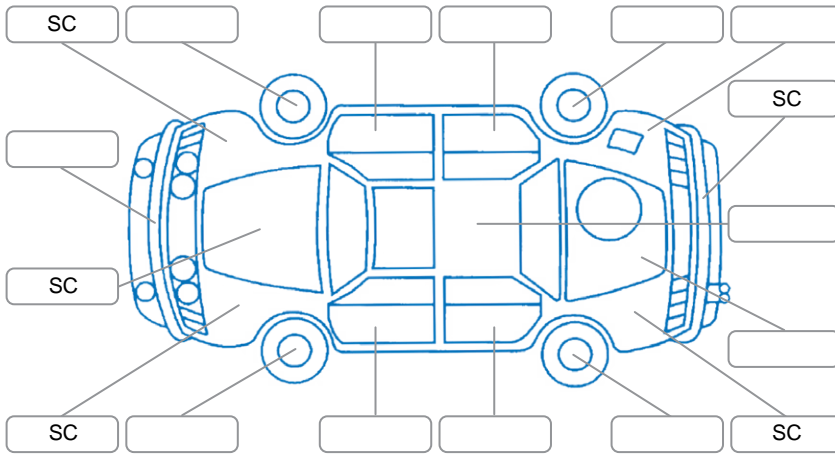

Report ID:	28,109,735	Version:	1
Created:	10 Apr 2026		

Make:	Toyota	Model:	Aqua
Body Style:	Hatchback	Year:	2013
Rego No.:	QDU224	Rego Expiry:	26 Sep 2026
WoF Expiry:	26 Sep 2026	Odometer:	130,923 Kms
Good No.:	28109735	VIN:	7AT0H65YX23220301
Next Service:	137000	Service History:	No

Key
 S = Scratch R = Rust C = Crack * = Decals W = Significant scuffs
 D = Dent PT = Paint defect P = Pin dent SC = Stone Chips

Note: some defects and blemishes may not be displayed in the diagram

Body Inspection Comments

Conditions During Body Inspection: Dry

Under Carriage and Under Bonnet Inspection Comments

Interior Comments

Seats:	Good
Carpets:	Good
Panels:	Good
Dashboard:	Good

General Comments

Road Conditions During Test Drive	Dry	
Engine Timing Mechanism	Timing Chain	
Evidence of Cam Belt Replacement	<input type="checkbox"/> Yes <input type="checkbox"/> No	Kms
Inspected by:	Alana Saunders	
Published by:	Alana Saunders	
Inspection Date:	10 Apr 2026	