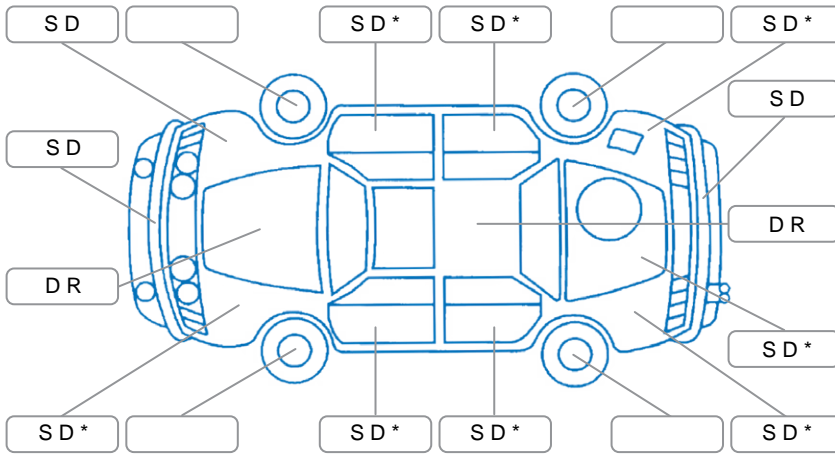

Report ID:	28,109,719	Version:	1
Created:	15 Apr 2026		

Make:	LDV	Model:	T60
Body Style:	Utility	Year:	2021
Rego No.:	PTH196	Rego Expiry:	20 Oct 2026
WoF Expiry:	10 Jun 2026	Odometer:	188,168 Kms
Good No.:	28109719	VIN:	LSFAM11A5LA144852
Next Service:	no sticker	Service History:	No

Key

S = Scratch R = Rust C = Crack * = Decals W = Significant scuffs
 D = Dent PT = Paint defect P = Pin dent SC = Stone Chips

Note: some defects and blemishes may not be displayed in the diagram

Body Inspection Comments

Passenger seat belt weak to retract, passenger body seal torn, engine oil leak, underbody rust,

Conditions During Body Inspection

Wet

Under Carriage and Under Bonnet Inspection Comments

Interior Comments

Seats:	Poor
Carpets:	Poor
Panels:	Poor
Dashboard:	Average

General Comments

Handbrake too high, driver body seal torn, noise engine bay tensioner or belt, gear knob missing parts, middle glove box broken, steering wheel worn, air con fan not working, rear seat torn,