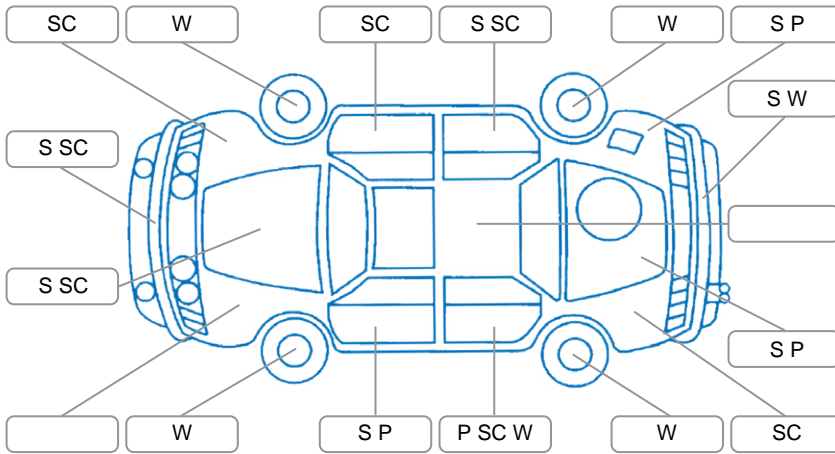

Report ID:	28,109,703	Version:	2
Created:	16 Apr 2026		

Make:	Skoda	Model:	Fabia
Body Style:	Wagon	Year:	2017
Rego No.:	KJT364	Rego Expiry:	14 Feb 2027
WoF Expiry:	28 Apr 2027	Odometer:	108,893 Kms
Good No.:	28109703	VIN:	TMBKN6NJ7GZ184597
Next Service:	115,000 Kms	Service History:	No

Key
 S = Scratch R = Rust C = Crack * = Decals W = Significant scuffs
 D = Dent PT = Paint defect P = Pin dent SC = Stone Chips

Note: some defects and blemishes may not be displayed in the diagram

Body Inspection Comments

Conditions During Body Inspection: Dry

Under Carriage and Under Bonnet Inspection Comments

Interior Comments

Seats:	Good
Carpets:	Good
Panels:	Good
Dashboard:	Good

General Comments

FWD

Road Conditions During Test Drive	Dry
Engine Timing Mechanism	Cambelt
Evidence of Cam Belt Replacement	<input type="checkbox"/> Yes <input checked="" type="checkbox"/> No Kms
Inspected by:	Ryan Scott
Published by:	Hoani Saunders
Inspection Date:	10 Apr 2026