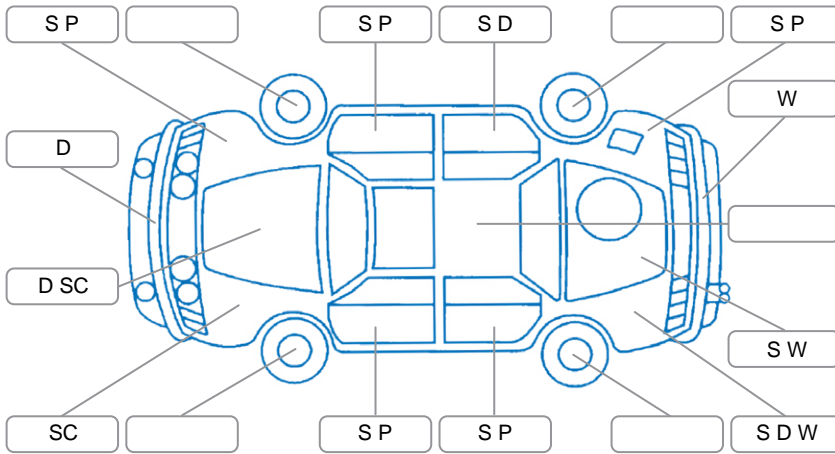

Report ID:	28,109,579	Version:	1
Created:	14 Apr 2026		

Make:	Volkswagen	Model:	T5
Body Style:	Van	Year:	2014
Rego No.:	HMN992	Rego Expiry:	28 Jun 2026
WoF Expiry:	17 Nov 2026	Odometer:	298,870 Kms
Good No.:	28109579	VIN:	WV1ZZZ7HZEH124616
Next Service:	18/3/26/or 307379km	Service History:	No

Key

S = Scratch R = Rust C = Crack * = Decals W = Significant scuffs
 D = Dent PT = Paint defect P = Pin dent SC = Stone Chips

Note: some defects and blemishes may not be displayed in the diagram

Body Inspection Comments

Stone chips in windscreen.
 Missing hubcap on RH front LH rear wheels.

Conditions During Body Inspection Dry

Under Carriage and Under Bonnet Inspection Comments

Interior Comments

Seats:	Average
Carpets:	Average
Panels:	Average
Dashboard:	Average