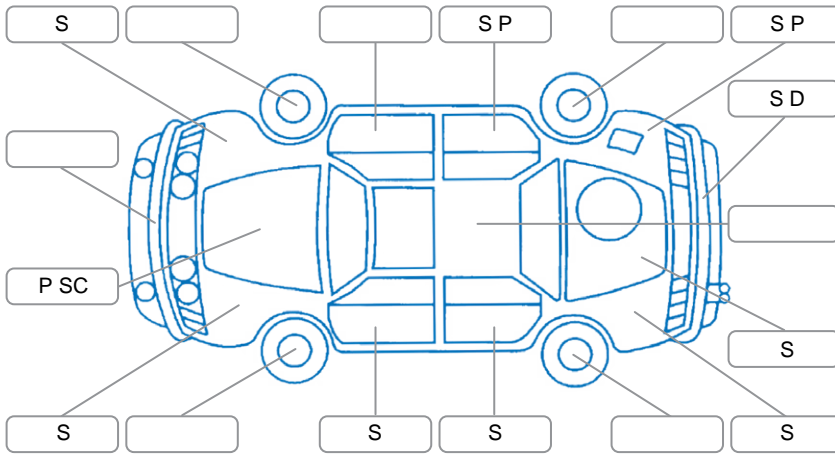

Report ID:	28,109,567	Version:	6
Created:	28 Apr 2026		

Make:	Toyota	Model:	Estima
Body Style:	Wagon	Year:	2008
Rego No.:	MJF307	Rego Expiry:	22 Aug 2026
WoF Expiry:	14 Apr 2027	Odometer:	155,956 Kms
Good No.:	28109567	VIN:	7AT0H61YX19021567
Next Service:	166,000km	Service History:	No

**Key**  
 S = Scratch    R = Rust    C = Crack    \* = Decals    W = Significant scuffs  
 D = Dent    PT = Paint defect    P = Pin dent    SC = Stone Chips

Note: some defects and blemishes may not be displayed in the diagram

### Body Inspection Comments

Chip on windscreen.

Conditions During Body Inspection

Dry