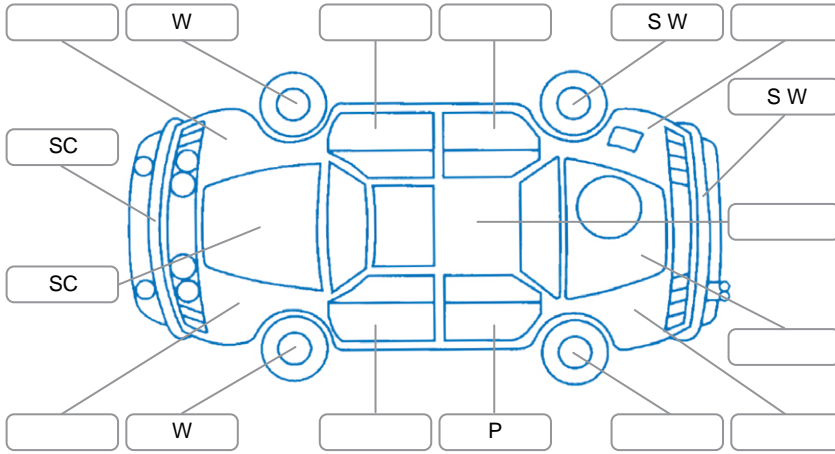

Report ID:	28,109,546	Version:	1
Created:	23 Apr 2026		

Make:	KIA	Model:	Cerato
Body Style:	Hatchback	Year:	2013
Rego No.:	HFE843	Rego Expiry:	30 Jun 2026
WoF Expiry:	30 Apr 2027	Odometer:	73,998 Kms
Good No.:	28109546	VIN:	KNAFZ518ME5172849
Next Service:	88000	Service History:	Yes

Key

S = Scratch R = Rust C = Crack * = Decals W = Significant scuffs
 D = Dent PT = Paint defect P = Pin dent SC = Stone Chips

Note: some defects and blemishes may not be displayed in the diagram

Body Inspection Comments