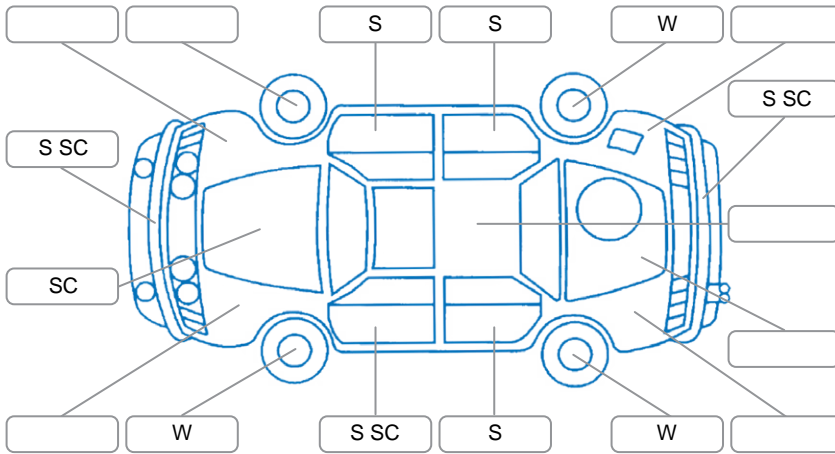

Report ID:	28,109,454	Version:	1
Created:	13 Apr 2026		

Make:	Mazda	Model:	Verisa
Body Style:	Hatchback	Year:	2007
Rego No.:	HYS256	Rego Expiry:	11 May 2026
WoF Expiry:	25 Nov 2026	Odometer:	139,736 Kms
Good No.:	28109454	VIN:	7AT0C103X15313526
Next Service:	149732	Service History:	No

### Key

S = Scratch    R = Rust    C = Crack    \* = Decals    W = Significant scuffs  
 D = Dent    PT = Paint defect    P = Pin dent    SC = Stone Chips

Note: some defects and blemishes may not be displayed in the diagram