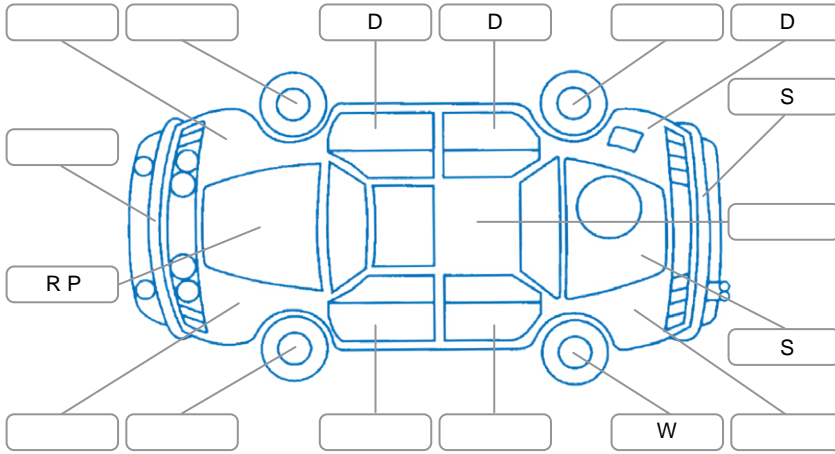

Key
 S = Scratch R = Rust C = Crack * = Decals W = Significant scuffs
 D = Dent PT = Paint defect P = Pin dent SC = Stone Chips

Note: some defects and blemishes may not be displayed in the diagram

Body Inspection Comments

Parcel tray missing, all tyre cracked, tailgate/boot lid seal torn

Conditions During Body Inspection: Wet

Under Carriage and Under Bonnet Inspection Comments

Interior Comments

Seats:	Average
Carpets:	Average
Panels:	Average
Dashboard:	Good