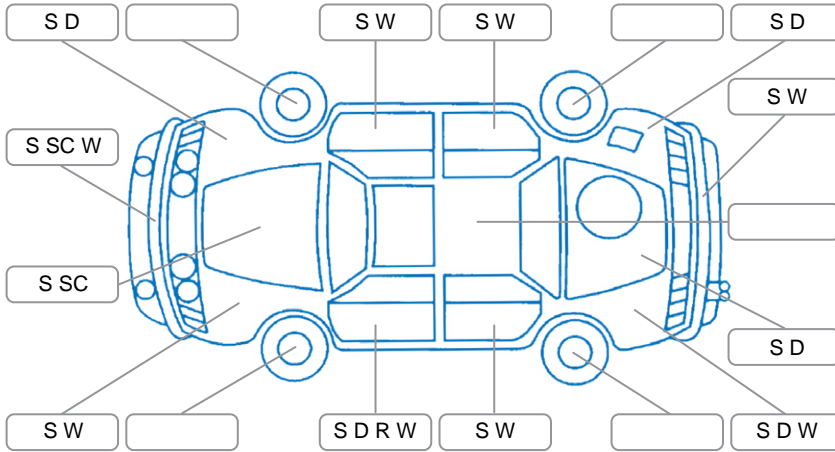

Report ID:	28,109,258	Version:	3
Created:	14 Apr 2026		

Make:	Toyota	Model:	Corolla Spacio
Body Style:	SUV	Year:	2002
Rego No.:	FDF60	Rego Expiry:	01 Jul 2026
WoF Expiry:	25 Nov 2026	Odometer:	70,600 Kms
Good No.:	28109258	VIN:	7A8H6350709142126
Next Service:	78,000	Service History:	Yes

### Key

S = Scratch    R = Rust    C = Crack    \* = Decals    W = Significant scuffs  
 D = Dent    PT = Paint defect    P = Pin dent    SC = Stone Chips

Note: some defects and blemishes may not be displayed in the diagram