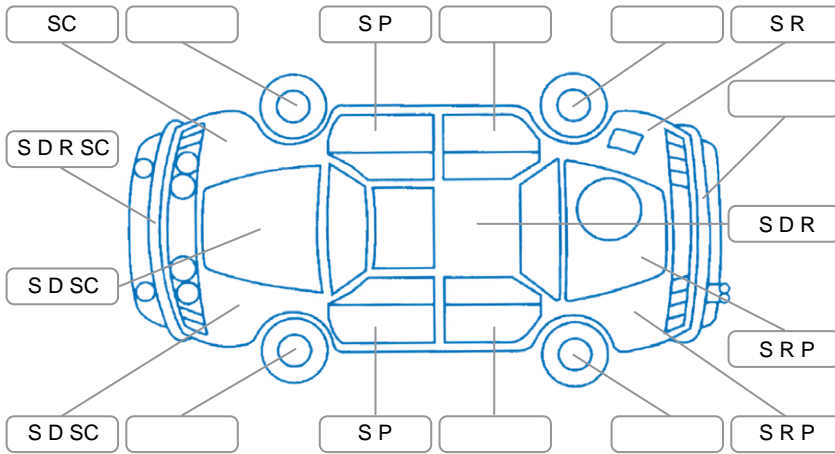

Report ID:	28,109,197	Version:	1
Created:	15 Apr 2026		

Make:	Toyota	Model:	Dyna
Body Style:	Van	Year:	2001
Rego No.:	PBA274	Rego Expiry:	13 May 2026
WoF Expiry:	27 Apr 2027	Odometer:	66,392 Kms
Good No.:	28109197	VIN:	7AT0H60EX22008842
Next Service:	76,300km's	Service History:	No

**Key**  
 S = Scratch    R = Rust    C = Crack    \* = Decals    W = Significant scuffs  
 D = Dent    PT = Paint defect    P = Pin dent    SC = Stone Chips

Note: some defects and blemishes may not be displayed in the diagram

### Body Inspection Comments

Cracks in left front park light lens & a crack in left indicator lens. Plastic step fitted on under left front door is cracked & broken. Small dents in left rear corner of cab.