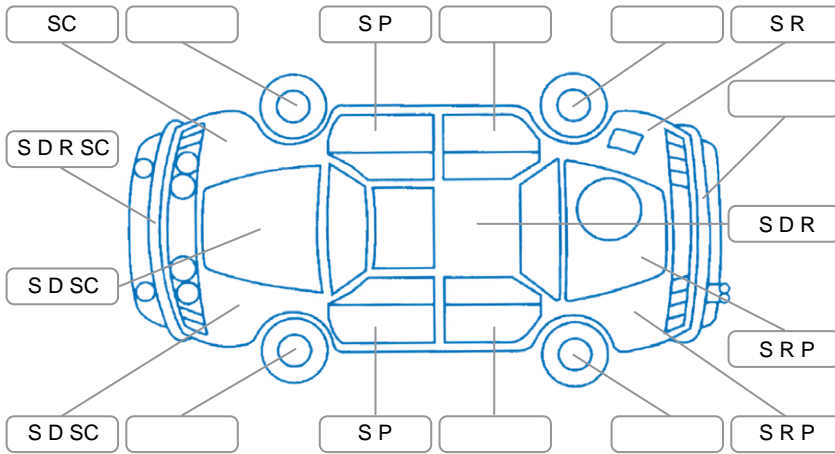

Report ID:	28,109,197	Version:	2
Created:	07 Jun 2026		

Make:	Toyota	Model:	Dyna
Body Style:	Van	Year:	2001
Rego No.:	PBA274	Rego Expiry:	13 May 2026
WoF Expiry:	27 Apr 2027	Odometer:	66,392 Kms
Good No.:	28109197	VIN:	7AT0H60EX22008842
Next Service:	76,300km's	Service History:	No

Key
 S = Scratch R = Rust C = Crack * = Decals W = Significant scuffs
 D = Dent PT = Paint defect P = Pin dent SC = Stone Chips

Note: some defects and blemishes may not be displayed in the diagram

Body Inspection Comments

Conditions During Body Inspection: Dry

Under Carriage and Under Bonnet Inspection Comments

Interior Comments

Seats:	Good
Carpets:	Good
Panels:	Good
Dashboard:	Good

General Comments

Road Conditions During Test Drive	Dry		
Engine Timing Mechanism	Timing Chain		
Evidence of Cam Belt Replacement	<input type="checkbox"/> Yes	<input type="checkbox"/> No	Kms
Inspected by:	Jason Young		
Published by:	Henry Belt		
Inspection Date:	13 Apr 2026		