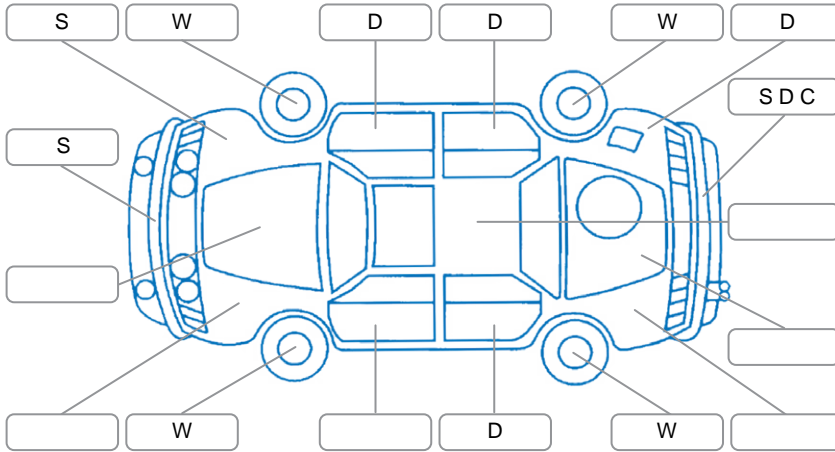

Report ID:	28,109,184	Version:	1
Created:	10 Apr 2026		

Make:	Holden	Model:	Commodore
Body Style:	Sedan	Year:	2014
Rego No.:	HNU196	Rego Expiry:	30 Jun 2026
WoF Expiry:	06 Oct 2026	Odometer:	286,844 Kms
Good No.:	28109184	VIN:	6G1FB5E30EL987060
Next Service:	294,813 kms	Service History:	No

Key

S = Scratch R = Rust C = Crack * = Decals W = Significant scuffs
 D = Dent PT = Paint defect P = Pin dent SC = Stone Chips

Note: some defects and blemishes may not be displayed in the diagram

Body Inspection Comments

Bonnet strut weak, radiator oil leak connected to transmission,

Conditions During Body Inspection

Dry

Under Carriage and Under Bonnet Inspection Comments

Interior Comments

Seats:	Average
Carpets:	Poor
Panels:	Average
Dashboard:	Average

General Comments

Driver seat torn, carpet torn, driver body seal torn, interior driver door panel torn, remote key broken,

Road Conditions During Test Drive Dry

Engine Timing Mechanism Timing Chain

Evidence of Cam Belt Replacement Yes No Kms