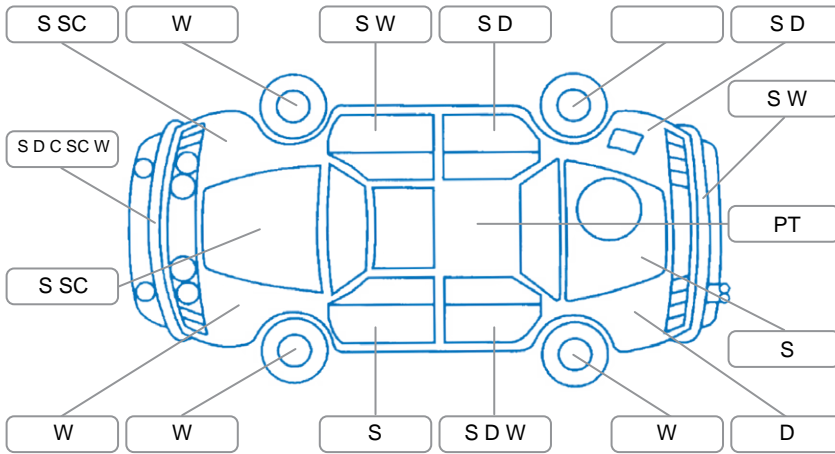

Report ID:	28,109,113	Version:	3
Created:	24 Apr 2026		

Make:	Suzuki	Model:	Swift
Body Style:	Hatchback	Year:	2007
Rego No.:	JRD984	Rego Expiry:	22 Mar 2027
WoF Expiry:	28 Feb 2027	Odometer:	166,763 Kms
Good No.:	28109113	VIN:	7AT0GK0CX16400599
Next Service:	175,000km	Service History:	No

Key
 S = Scratch R = Rust C = Crack * = Decals W = Significant scuffs
 D = Dent PT = Paint defect P = Pin dent SC = Stone Chips

Note: some defects and blemishes may not be displayed in the diagram

Body Inspection Comments

Windscreen stone chips
 Wiper rust

Conditions During Body Inspection Dry

Under Carriage and Under Bonnet Inspection Comments

Engine oil leaks
 Front wheel drive

Interior Comments

Seats:	Good
Carpets:	Average
Panels:	Good
Dashboard:	Good