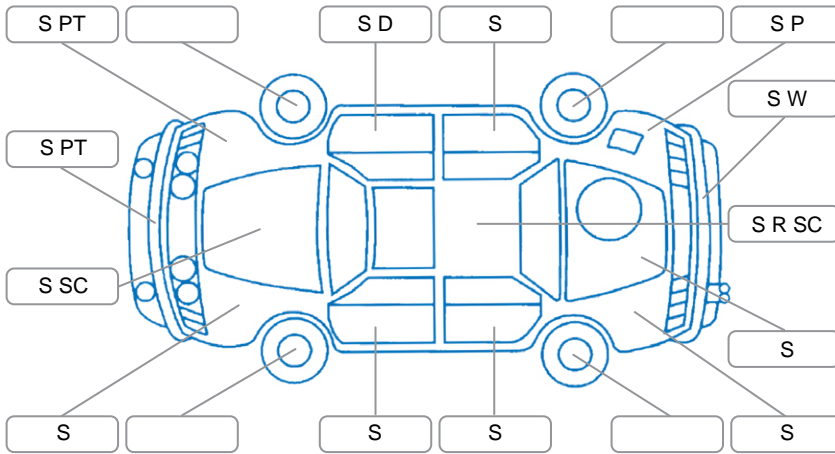

Report ID:	28,109,075	Version:	2
Created:	21 Apr 2026		

Make:	Nissan	Model:	Pathfinder
Body Style:	SUV	Year:	2018
Rego No.:	LQA232	Rego Expiry:	29 Aug 2026
WoF Expiry:	05 May 2027	Odometer:	107,405 Kms
Good No.:	28109075	VIN:	5N1DR2MM8JC633423
Next Service:	117,400	Service History:	No

Key

S = Scratch R = Rust C = Crack * = Decals W = Significant scuffs
 D = Dent PT = Paint defect P = Pin dent SC = Stone Chips

Note: some defects and blemishes may not be displayed in the diagram

Body Inspection Comments