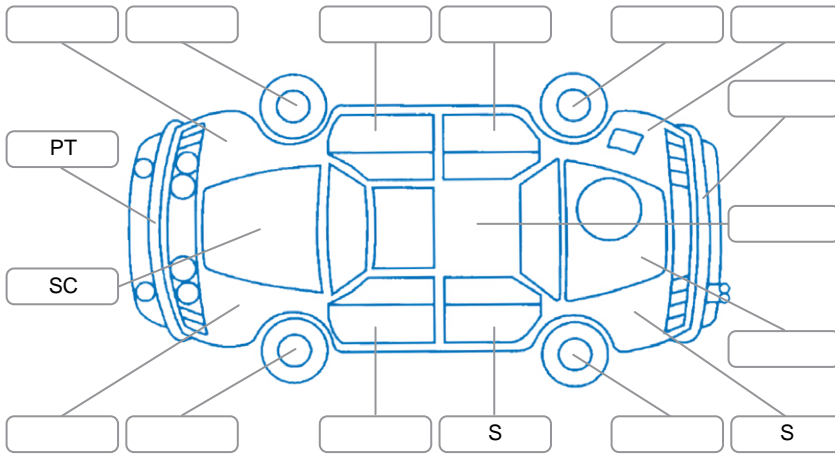

Report ID:	28,109,075	Version:	4
Created:	18 Jun 2026		

Make:	Nissan	Model:	Pathfinder
Body Style:	SUV	Year:	2018
Rego No.:	LQA232	Rego Expiry:	29 Aug 2026
WoF Expiry:	05 May 2027	Odometer:	107,405 Kms
Good No.:	28109075	VIN:	5N1DR2MM8JC633423
Next Service:	117,400	Service History:	No

Key

S = Scratch R = Rust C = Crack * = Decals W = Significant scuffs
 D = Dent PT = Paint defect P = Pin dent SC = Stone Chips

Note: some defects and blemishes may not be displayed in the diagram

Body Inspection Comments