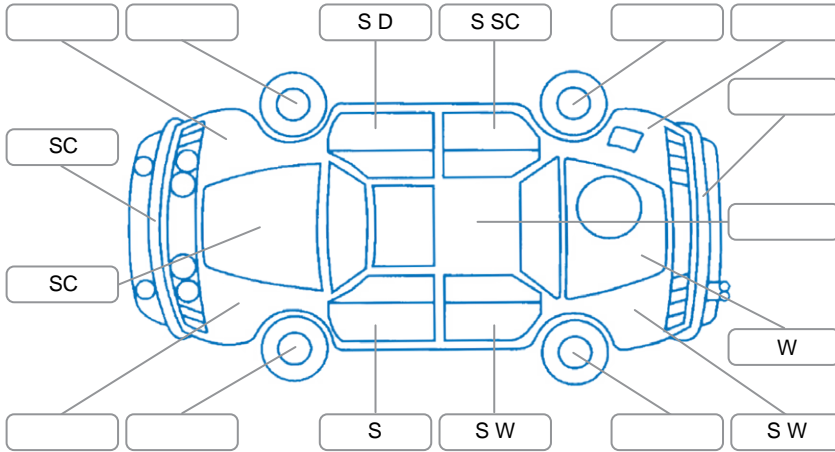

Report ID:	28,109,047	Version:	1
Created:	23 Apr 2026		

Make:	Peugeot	Model:	5008
Body Style:	SUV	Year:	2019
Rego No.:	MKB179	Rego Expiry:	22 Sep 2026
WoF Expiry:	02 Apr 2027	Odometer:	88,573 Kms
Good No.:	28109047	VIN:	VF3MJHZRJL078352
Next Service:	92,000	Service History:	Yes

Key

S = Scratch R = Rust C = Crack * = Decals W = Significant scuffs
 D = Dent PT = Paint defect P = Pin dent SC = Stone Chips

Note: some defects and blemishes may not be displayed in the diagram

Body Inspection Comments