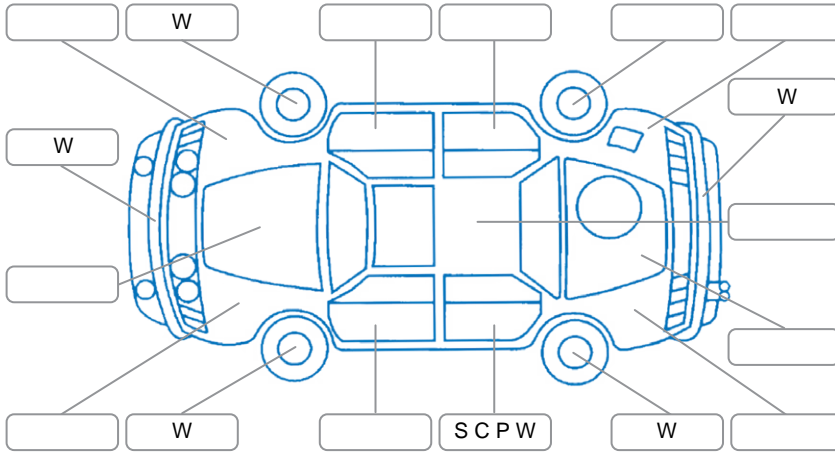

Report ID:	28,108,995	Version:	1
Created:	17 May 2026		

Make:	Toyota	Model:	Corolla
Body Style:	Sedan	Year:	2015
Rego No.:	JGS43	Rego Expiry:	27 Aug 2026
WoF Expiry:	30 Apr 2027	Odometer:	182,062 Kms
Good No.:	28108995	VIN:	MR053REH205278977
Next Service:	192,000 Kms	Service History:	Yes

Key

S = Scratch R = Rust C = Crack * = Decals W = Significant scuffs
 D = Dent PT = Paint defect P = Pin dent SC = Stone Chips

Note: some defects and blemishes may not be displayed in the diagram

Body Inspection Comments

Conditions During Body Inspection: Wet

Under Carriage and Under Bonnet Inspection Comments

Front wheel drive.
Freshly serviced.

Interior Comments

Seats:	Average
Carpets:	Average
Panels:	Average
Dashboard:	Average