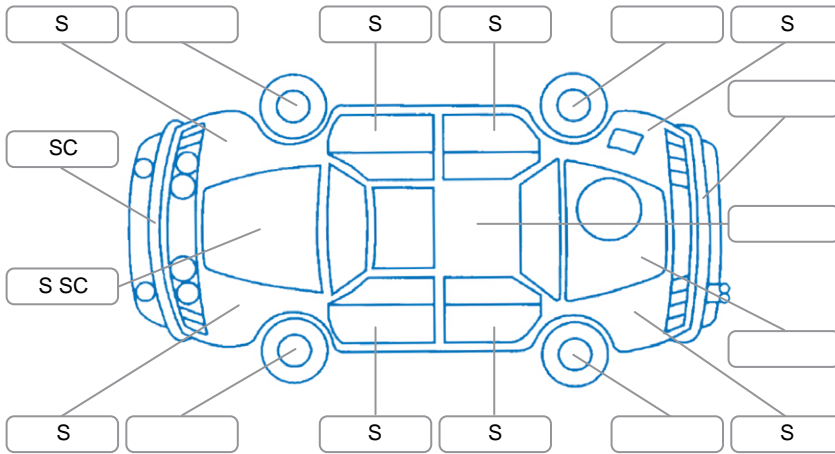

Report ID:	28,108,982	Version:	2
Created:	27 May 2026		

Make:	Ssangyong	Model:	Rhino
Body Style:	Utility	Year:	2024
Rego No.:	QQE436	Rego Expiry:	28 May 2026
WoF Expiry:	29 May 2027	Odometer:	44,282 Kms
Good No.:	28108982	VIN:	KPAYA1EESNP187577
Next Service:	25/5/27 or 60000kms	Service History:	No

Key
 S = Scratch R = Rust C = Crack * = Decals W = Significant scuffs
 D = Dent PT = Paint defect P = Pin dent SC = Stone Chips

Note: some defects and blemishes may not be displayed in the diagram

Body Inspection Comments

Stone chips in windscreen.

Conditions During Body Inspection

Dry

Under Carriage and Under Bonnet Inspection Comments

Interior Comments

Seats:	Good
Carpets:	Good
Panels:	Good
Dashboard:	Good

General Comments

Vehicle drove well.

Road Conditions During Test Drive

Dry

Engine Timing Mechanism

Timing Chain

Evidence of Cam Belt Replacement

Yes No

Kms